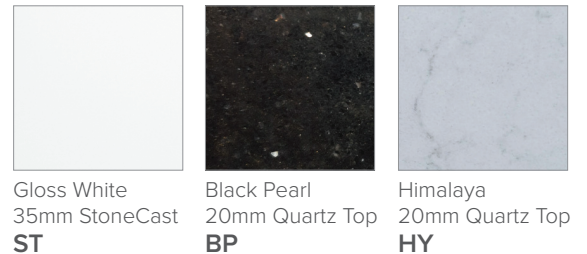

StoneCast & Quartz Slab Top Options