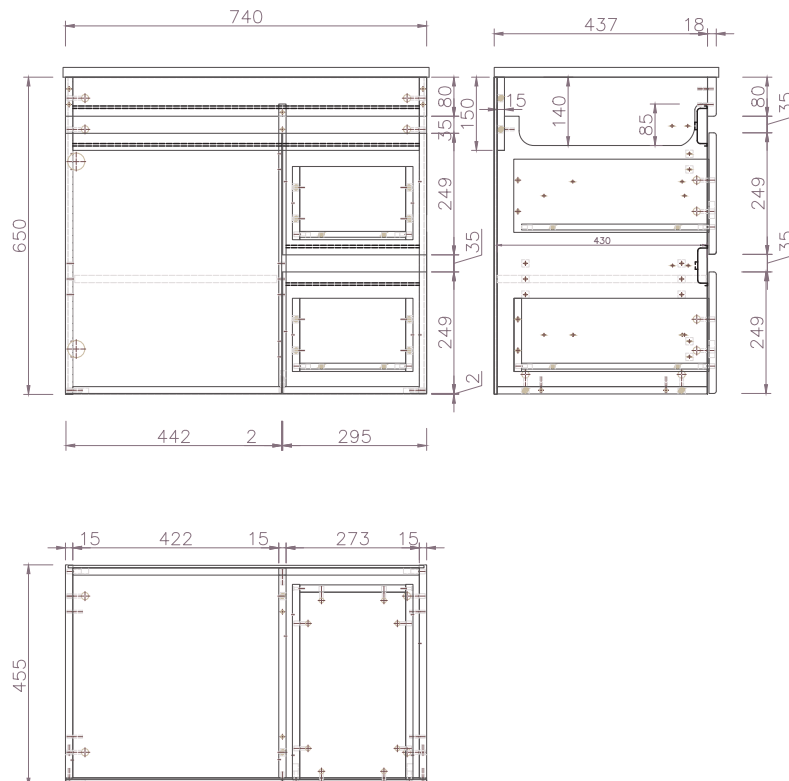

SPECIFICATION SHEET

Arc 750mm 1 Door, 2 Drawer Wall Hung Vanity

Features

- Wall Hung
- Soft Close Door & Drawers
- Negative detail finger pull
- Cabinet:
White - 2-Pack Urethane on MRF
Colour - Laminate Finish
- Slab Top Options:
20mm Quartz Top
35mm StoneCast Top
- Dimensions: H670/685 x W750 x D465

SPECIFICATION SHEET

Slab Top & Vessel Basin Options

Slab Top

StoneCast 35mm - Code: ST
Quartz 20mm - Code: BP (Black Pearl) or HY (Himalaya)

Available in sizes:
750, 900, 1200

Vessel Basin Options

Quarto Round 310mm

H110 x W310
White - Code: A
Black - Code: E

Toni Round 360mm

H120 x W360
White - Code: B

Toni Oval

White
H120 x W360 x L500
Code: C

Toni Rectangular

White
H120 x W360 x L500
Code: D

Quarto Round 360mm

H120 x W360
Black - Code: F