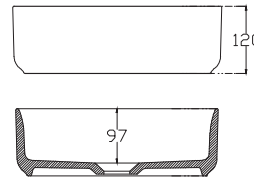

SPECIFICATION SHEET

Arc 750mm 1 Door, 2 Drawer Wall Hung Vanity

Features

- Wall Hung
- Soft Close Door & Drawers
- Negative detail finger pull
- Cabinet:
White - 2-Pack Urethane on MRF
Colour - Laminate Finish
- Slab Top Options:
20mm Quartz Top
35mm StoneCast Top
- Dimensions: H670/685 x W750 x D465

SPECIFICATION SHEET

Slab Top & Vessel Basin Options

Slab Top

StoneCast 35mm - Code: ST
Quartz 20mm - Code: BP (Black Pearl) or HY (Himalaya)

Available in sizes:
750, 900, 1200

Vessel Basin Options

Quarto Round 310mm

H110 x W310
White - Code: A
Black - Code: E

Toni Round 360mm

H120 x W360
White - Code: B

Toni Oval

White
H120 x W360 x L500
Code: C

Toni Rectangular

White
H120 x W360 x L500
Code: D

Quarto Round 360mm