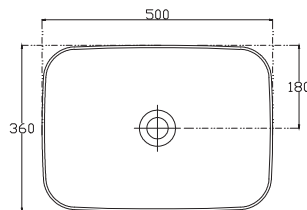

SPECIFICATION SHEET

Arc 750mm 1 Door, 2 Drawer Wall Hung Vanity

Features

- Wall Hung
- Soft Close Door & Drawers
- Negative detail finger pull
- Cabinet:
White - 2-Pack Urethane on MRF
Colour - Laminate Finish
- Slab Top Options:
20mm Quartz Top
35mm StoneCast Top
- Dimensions: H670/685 x W750 x D465

SPECIFICATION SHEET

Slab Top & Vessel Basin Options

Slab Top

StoneCast 35mm - Code: ST
Quartz 20mm - Code: BP (Black Pearl) or HY (Himalaya)

Available in sizes:
750, 900, 1200

Vessel Basin Options

Quarto Round 310mm

H110 x W310
White - Code: A
Black - Code: E

Toni Round 360mm

H120 x W360
White - Code: B

Toni Oval

White
H120 x W360 x L500
Code: C

Toni Rectangular

White
H120 x W360 x L500
Code: D

Quarto Round 360mm