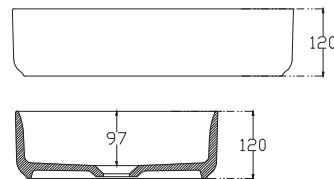

SPECIFICATION SHEET

Arc 750mm 1 Door, 2 Drawer Wall Hung Vanity

Features

- Wall Hung
- Soft Close Door & Drawers
- Negative detail finger pull
- Cabinet:
White - 2-Pack Urethane on MRF
Colour - Laminate Finish
- Slab Top Options:
20mm Quartz Top
35mm StoneCast Top
- Dimensions: H670/685 x W750 x D465

SPECIFICATION SHEET

Slab Top & Vessel Basin Options

Slab Top

StoneCast 35mm - Code: ST
Quartz 20mm - Code: BP (Black Pearl) or HY (Himalaya)

Available in sizes:
750, 900, 1200

Vessel Basin Options

Quarto Round 310mm

H110 x W310
White - Code: A
Black - Code: E

Toni Round 360mm

H120 x W360
White - Code: B

Toni Oval

White
H120 x W360 x L500
Code: C

Toni Rectangular

White
H120 x W360 x L500
Code: D

Quarto Round 360mm