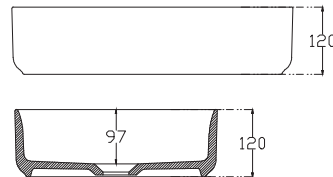

SPECIFICATION SHEET

Arc 750mm 1 Door, 2 Drawer Wall Hung Vanity

Features

- Wall Hung
- Soft Close Door & Drawers
- Negative detail finger pull
- Cabinet:
White - 2-Pack Urethane on MRF
Colour - Laminate Finish
- Slab Top Options:
20mm Quartz Top
35mm StoneCast Top
- Dimensions: H670/685 x W750 x D465

SPECIFICATION SHEET

Slab Top & Vessel Basin Options

Slab Top

StoneCast 35mm - Code: ST
Quartz 20mm - Code: BP (Black Pearl) or HY (Himalaya)

Available in sizes:
750, 900, 1200

Vessel Basin Options

Quarto Round 310mm

H110 x W310
White - Code: A
Black - Code: E

Toni Round 360mm

H120 x W360
White - Code: B

Toni Oval

White
H120 x W360 x L500
Code: C

Toni Rectangular

White
H120 x W360 x L500
Code: D

Quarto Round 360mm