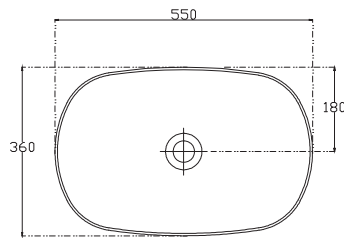

SPECIFICATION SHEET

Arc 750mm 1 Door, 2 Drawer Wall Hung Vanity

Features

- Wall Hung
- Soft Close Door & Drawers
- Negative detail finger pull
- Cabinet:
White - 2-Pack Urethane on MRF
Colour - Laminate Finish
- Slab Top Options:
20mm Quartz Top
35mm StoneCast Top
- Dimensions: H670/685 x W750 x D465

SPECIFICATION SHEET

Slab Top & Vessel Basin Options

Slab Top

StoneCast 35mm - Code: ST
Quartz 20mm - Code: BP (Black Pearl) or HY (Himalaya)

Available in sizes:
750, 900, 1200

Vessel Basin Options

Quarto Round 310mm

H110 x W310
White - Code: A
Black - Code: E

Toni Round 360mm

H120 x W360
White - Code: B

Toni Oval

White
H120 x W360 x L500
Code: C

Toni Rectangular

White
H120 x W360 x L500
Code: D

Quarto Round 360mm