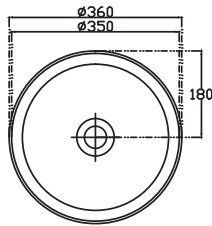

SPECIFICATION SHEET

Arc 750mm 1 Door, 2 Drawer Wall Hung Vanity

Features

- Wall Hung
- Soft Close Door & Drawers
- Negative detail finger pull
- Cabinet:
White - 2-Pack Urethane on MRF
Colour - Laminate Finish
- Slab Top Options:
20mm Quartz Top
35mm StoneCast Top
- Dimensions: H670/685 x W750 x D465

SPECIFICATION SHEET

Slab Top & Vessel Basin Options

Slab Top

StoneCast 35mm - Code: ST
Quartz 20mm - Code: BP (Black Pearl) or HY (Himalaya)

Available in sizes:
750, 900, 1200

Vessel Basin Options

Quarto Round 310mm

H110 x W310
White - Code: A
Black - Code: E

Toni Round 360mm

H120 x W360
White - Code: B

Toni Oval

White
H120 x W360 x L500
Code: C

Toni Rectangular

White
H120 x W360 x L500
Code: D

Quarto Round 360mm