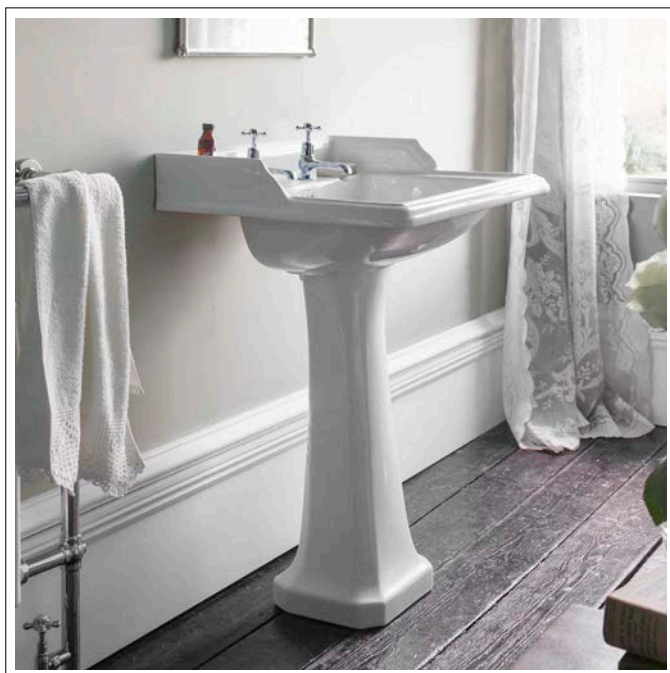

# Burlington®

Beautifully Traditional  
Classically styled bathrooms

## Classic 65cm basin and Classic standard pedestal

Code	Name
B15 2TH	Classic Rectangular Basin 65cm 2TH
P6	Classic Pedestal

\* price excludes taps & wastes

**Finishes:** White

**Product Type:** Traditional

**Weight:** 32.75 kg

**Material:** Vitreous China

**Basin size:** w 65cm x d 57.5cm

**Overall height:** 92cm

**Tap holes:** Available with one (1TH) or two (2TH) tap holes

**Size:** 580 x 650 x 920 mm