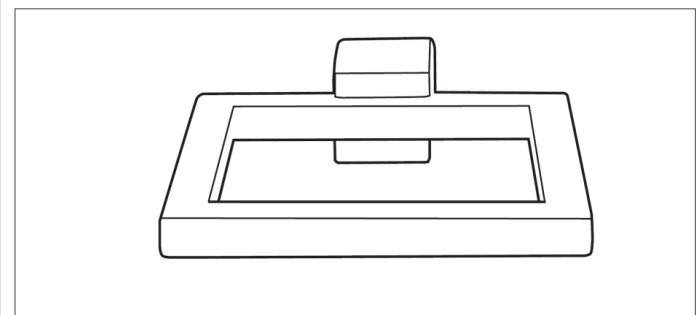

Toilet brush holder SQUARE BLACK

Product code: BA11-11 BLACK

120 (w) x 30 (h) x 160 (d) mm

Features: High grade stainless steel with a matt black finish • Guaranteed for 5 years against manufacturing defects • Easily installed into new or existing homes

Note: Manufacturing tolerances could cause variances of ±5mm.