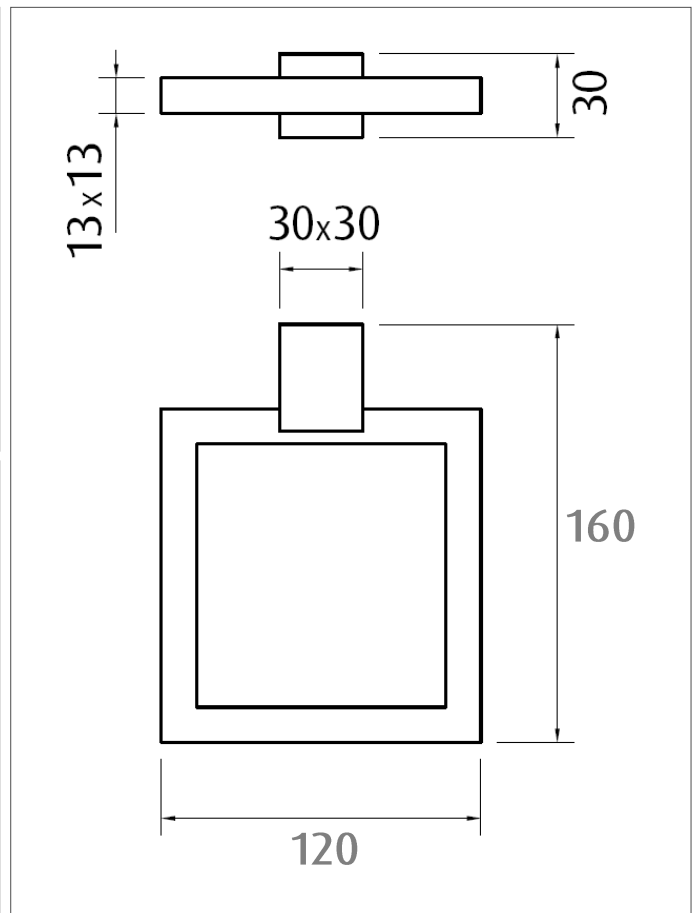

Toilet brush holder SQUARE BLACK

Product code: BA11-11 BLACK

120 (w) x 30 (h) x 160 (d) mm

Features: High grade stainless steel with a matt black finish • Guaranteed for 5 years against manufacturing defects • Easily installed into new or existing homes

Note: Manufacturing tolerances could cause variances of ±5mm.