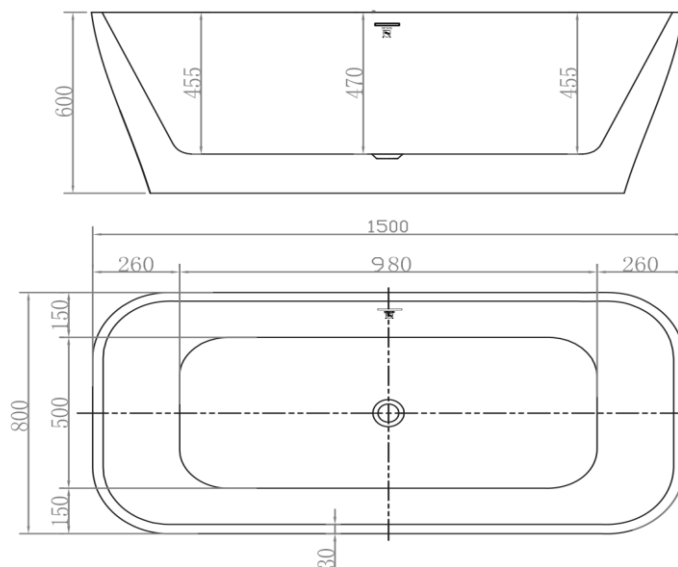

The Smith Freestanding Bath

BPBA8352-150

The Smith 1500mm Freestanding Bath Gloss White

1500mm freestanding bath in high quality pure gloss acrylic

Includes 'click clack' pop-up waste in white

Approximately 450L capacity