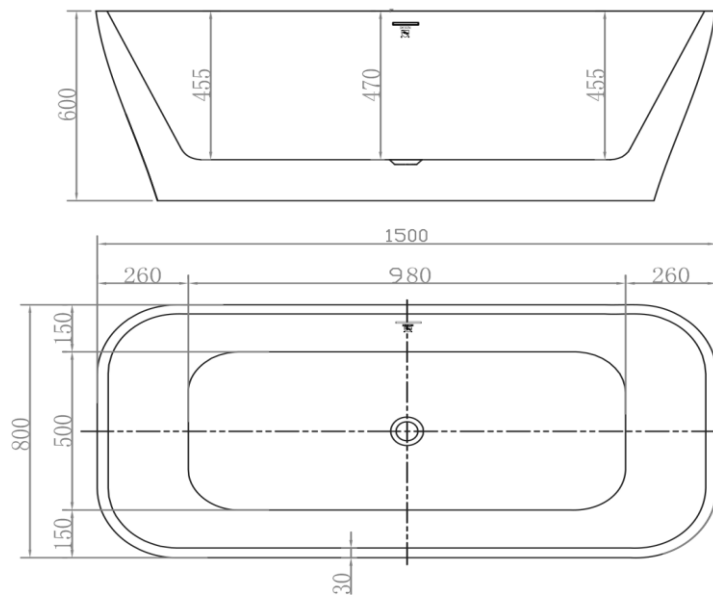

## The Smith Freestanding Bath

BPBA8352-150MW

The Smith 1500mm Freestanding Bath Matte White

1500mm freestanding bath in a high quality acrylic with a matte white finish

Includes 'click clack' pop-up waste in white

Approximately 450L capacity