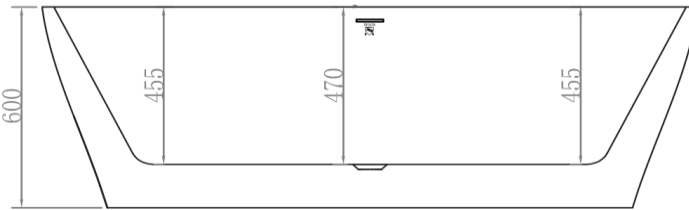

# The Smith Freestanding Bath

BPBA8352-170

The Smith 1700mm Freestanding Bath Gloss White

1700mm freestanding bath in high quality pure gloss acrylic

Includes 'click clack' pop-up waste