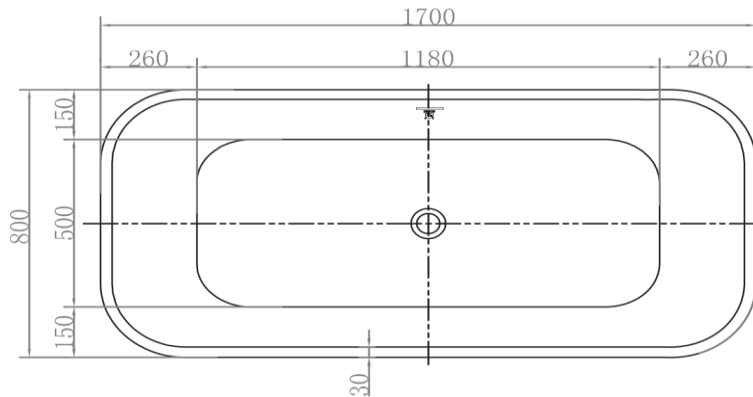

# The Smith Freestanding Bath

BPBA8352-170

The Smith 1700mm Freestanding Bath Gloss White

1700mm freestanding bath in high quality pure gloss acrylic

Includes 'click clack' pop-up waste