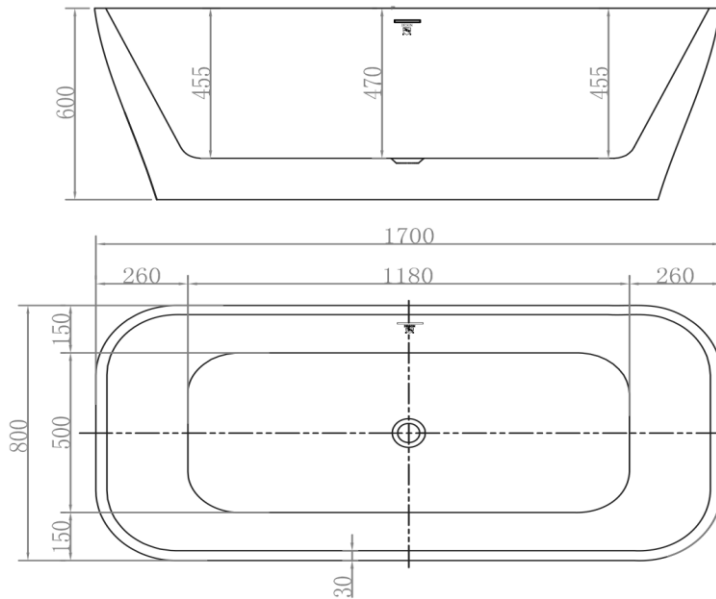

The Smith Freestanding Bath

BPBA8352-170MW

The Smith 1700mm Freestanding Bath Matte White

1700mm freestanding bath in high quality pure gloss acrylic
Includes 'click clack' pop-up waste

CARE AND USE

Acrylic Baths