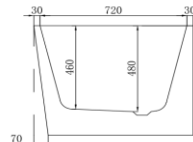

# The Smith Right Hand Corner 1700 Gloss Acrylic Bath

BPBA8356-170R

The Smith' Right Hand Corner Bath 1700mm

1700mm right hand corner bath in high quality pure gloss acrylic

- Includes 'click clack' pop-up waste in white