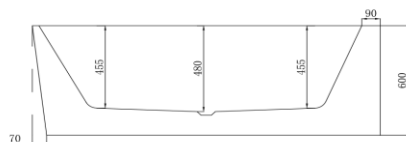

# The Smith Right Hand Corner 1700 Gloss Acrylic Bath

BPBA8356-170R

The Smith' Right Hand Corner Bath 1700mm

1700mm right hand corner bath in high quality pure gloss acrylic

- Includes 'click clack' pop-up waste in white