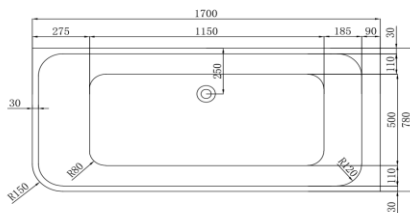

# The Smith Right Hand Corner 1700 Gloss Acrylic Bath

BPBA8356-170R

The Smith' Right Hand Corner Bath 1700mm

1700mm right hand corner bath in high quality pure gloss acrylic

- Includes 'click clack' pop-up waste in white