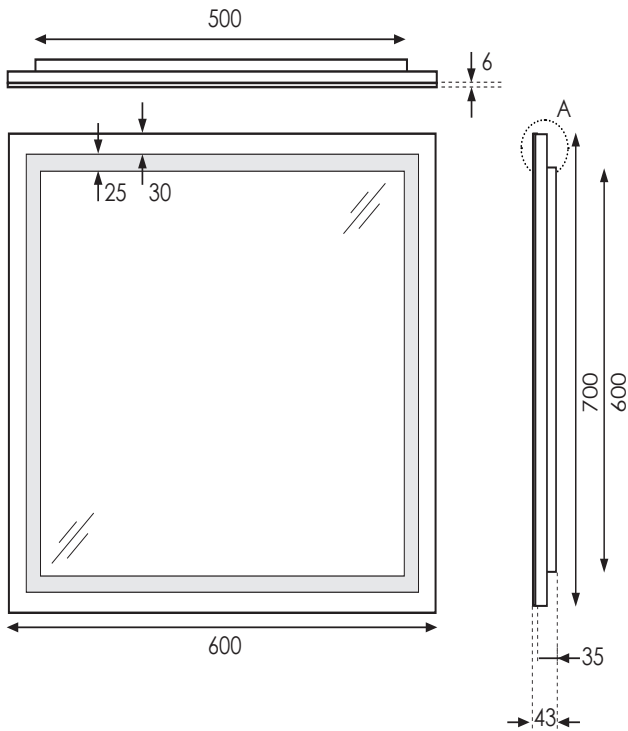

SPECIFICATION SHEET

Broadway 600mm Mirror

Newtech Code: 8862

Features

- LED lighting with Touchless Sensor Switch
- Demister
- Dimensions: H700 x W600 x D43
- LED Watts: 17.5W
- LED Modules: 291 LED Modules
- Equivalent to: 80W/Incandescent
Lumens: 1350
- 5mm Mirror Glass

Specification / Compliance

- Safety Film Vinyl Backing
- Plexi Glass Frame Enclosing LEDs
- IP44 Rating

Technical Details

Note: This product must be installed with a minimum distance of 150mm between the infrared sensor and an adjacent countertop or obstruction to ensure correct function of the sensor. The IR sensor will not function correctly without this clearance.