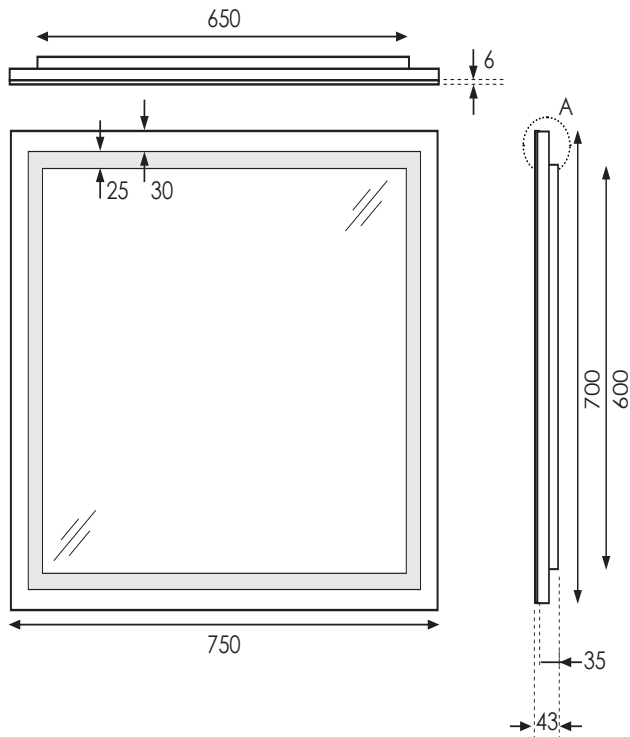

## Broadway 750mm Mirror

Newtech Code: 8865

### Features

- LED lighting with Touchless Sensor Switch
- Demister
- Dimensions: H700 x W750 x D43
- LED Watts: 20W
- LED Modules: 327 LED Modules
- Equivalent to: 100W/Incandescent  
Lumens: 1600
- 5mm Mirror Glass

### Technical Details

Note: This product must be installed with a minimum distance of 150mm between the infrared sensor and an adjacent countertop or obstruction to ensure correct function of the sensor. The IR sensor will not function correctly without this clearance.