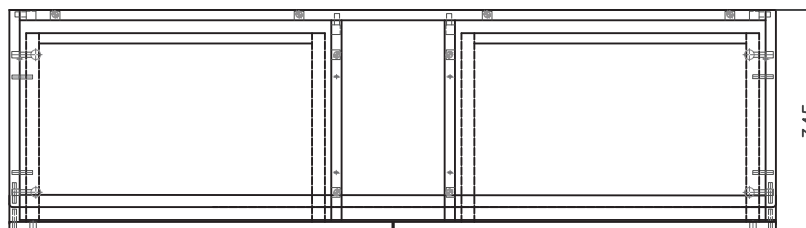

SPECIFICATION SHEET

Brookfield Slim 1200mm, 2 Drawer Wall Vanity

Features

- Wall Hung
- Full Extension Soft Close Drawers
- Negative detail finger pull
- Cabinet:
White - 2-pack Urethane on MRF
Colour - Laminate Finish
- Dimensions: H450 x W1200 x D350

Technical Details

Note: All measurements shown are in millimetres. Sizes are nominal.

FRONT VIEW

SIDE VIEW

TOP VIEW

SPECIFICATION SHEET

Brookfield Slim 1200mm Basin

StoneCast 1200 Basin

H50 X W1200 X D350