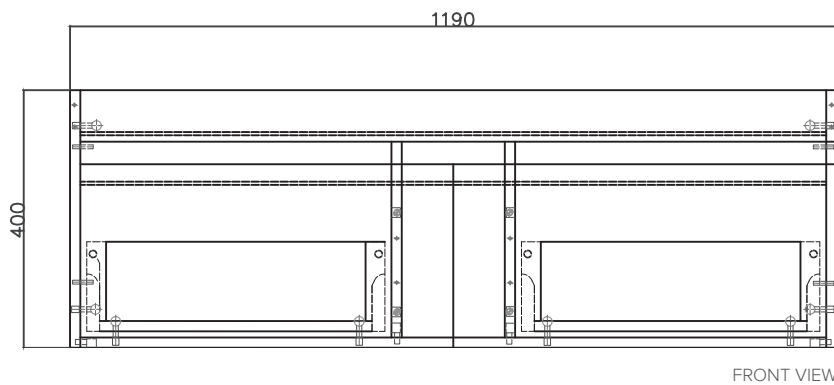

SPECIFICATION SHEET

Brookfield Slim 1200mm, 2 Drawer Wall Vanity

Features

- Wall Hung
- Full Extension Soft Close Drawers
- Negative detail finger pull
- Cabinet:
White - 2-pack Urethane on MRF
Colour - Laminate Finish
- Dimensions: H450 x W1200 x D350

Technical Details

Note: All measurements shown are in millimetres. Sizes are nominal.

FRONT VIEW

SIDE VIEW

TOP VIEW

SPECIFICATION SHEET

Brookfield Slim 1200mm Basin

StoneCast 1200 Basin

H50 X W1200 X D350