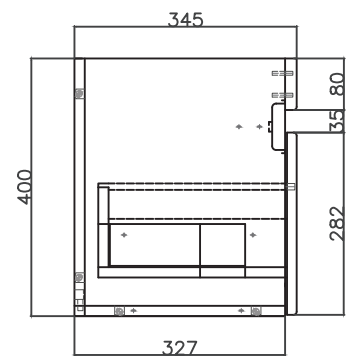

SPECIFICATION SHEET

Brookfield Slim 1200mm, 2 Drawer Wall Vanity

Features

- Wall Hung
- Full Extension Soft Close Drawers
- Negative detail finger pull
- Cabinet:
White - 2-pack Urethane on MRF
Colour - Laminate Finish
- Dimensions: H450 x W1200 x D350

Technical Details

Note: All measurements shown are in millimetres. Sizes are nominal.

FRONT VIEW

SIDE VIEW

TOP VIEW

SPECIFICATION SHEET

Brookfield Slim 1200mm Basin

StoneCast 1200 Basin

H50 X W1200 X D350