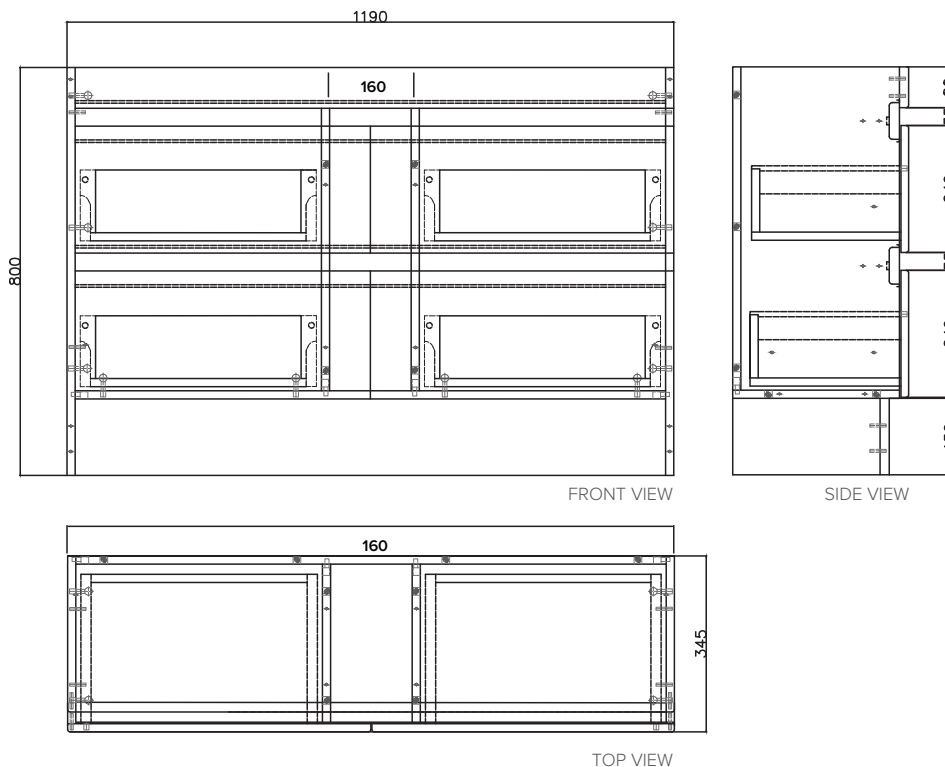

SPECIFICATION SHEET

Brookfield Slim 1200mm, 4 Drawer Floor Vanity

Features

- Floorstanding
- Full Extension Soft Close Drawers
- Negative detail finger pull
- Cabinet:
White - 2-pack Urethane on MRF
Colour - Laminate Finish
- Dimensions: H850 x W1200 x D350

Technical Details

Note: All measurements shown are in millimetres. Sizes are nominal.

SPECIFICATION SHEET

Brookfield Slim 1200mm Basin

StoneCast 1200 Basin

H50 X W1200 X D350