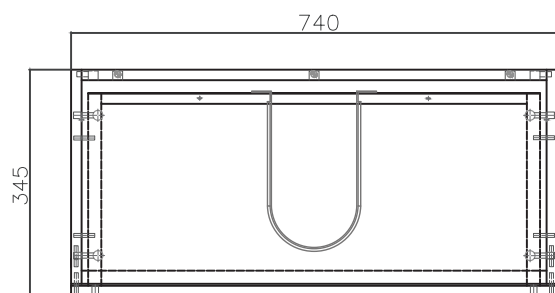

### Features

- Wall Hung
- Full Extension Soft Close Drawer
- Negative detail finger pull
- Cabinet:  
White - 2-pack Urethane on MRF  
Colour - Laminate Finish
- Dimensions: H450 x W750 x D350

### Technical Details

Note: All measurements shown are in millimetres. Sizes are nominal.

FRONT VIEW

TOP VIEW

SIDE VIEW

### StoneCast 750 Basin

H50 X W750 X D350