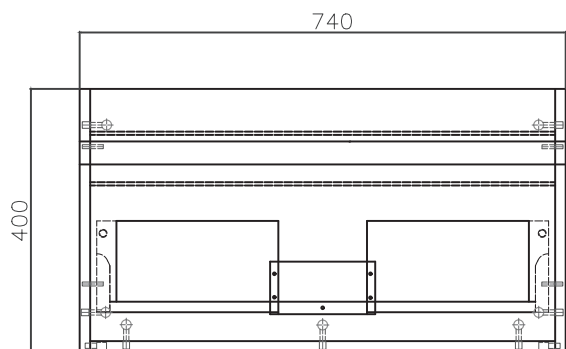

### Features

- Wall Hung
- Full Extension Soft Close Drawer
- Negative detail finger pull
- Cabinet:  
White - 2-pack Urethane on MRF  
Colour - Laminate Finish
- Dimensions: H450 x W750 x D350

### Technical Details

Note: All measurements shown are in millimetres. Sizes are nominal.

FRONT VIEW

TOP VIEW

SIDE VIEW

### StoneCast 750 Basin

H50 X W750 X D350