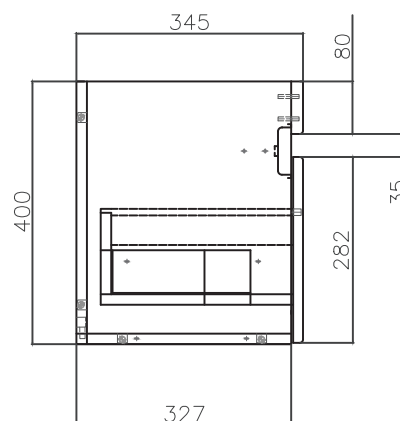

### Features

- Wall Hung
- Full Extension Soft Close Drawer
- Negative detail finger pull
- Cabinet:  
White - 2-pack Urethane on MRF  
Colour - Laminate Finish
- Dimensions: H450 x W750 x D350

### Technical Details

Note: All measurements shown are in millimetres. Sizes are nominal.

FRONT VIEW

TOP VIEW

SIDE VIEW

### StoneCast 750 Basin

H50 X W750 X D350