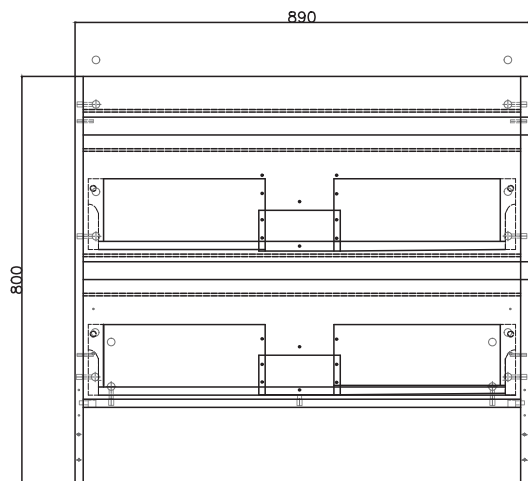

SPECIFICATION SHEET

Brookfield Slim 900mm, 2 Drawer Floor Vanity

Features

- Floorstanding
- Full Extension Soft Close Drawers
- Negative detail finger pull
- Cabinet:
White - 2-pack Urethane on MRF
Colour - Laminate Finish
- Dimensions: H850 x W900 x D350

Technical Details

Note: All measurements shown are in millimetres. Sizes are nominal.

FRONT VIEW

SIDE VIEW

TOP VIEW

SPECIFICATION SHEET

Brookfield Slim 900mm Basin

StoneCast 900 Basin

H50 X W900 X D350