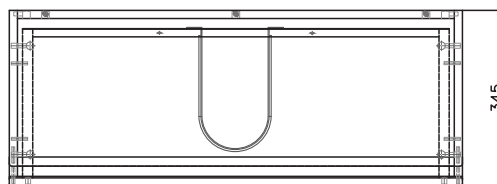

SPECIFICATION SHEET

Brookfield Slim 900mm, 2 Drawer Floor Vanity

Features

- Floorstanding
- Full Extension Soft Close Drawers
- Negative detail finger pull
- Cabinet:
White - 2-pack Urethane on MRF
Colour - Laminate Finish
- Dimensions: H850 x W900 x D350

Technical Details

Note: All measurements shown are in millimetres. Sizes are nominal.

FRONT VIEW

SIDE VIEW

TOP VIEW

SPECIFICATION SHEET

Brookfield Slim 900mm Basin

StoneCast 900 Basin

H50 X W900 X D350