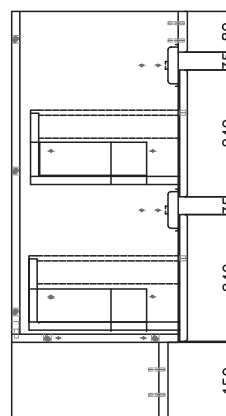

SPECIFICATION SHEET

Brookfield Slim 900mm, 2 Drawer Floor Vanity

Features

- Floorstanding
- Full Extension Soft Close Drawers
- Negative detail finger pull
- Cabinet:
White - 2-pack Urethane on MRF
Colour - Laminate Finish
- Dimensions: H850 x W900 x D350

Technical Details

Note: All measurements shown are in millimetres. Sizes are nominal.

FRONT VIEW

SIDE VIEW

TOP VIEW

SPECIFICATION SHEET

Brookfield Slim 900mm Basin

StoneCast 900 Basin

H50 X W900 X D350