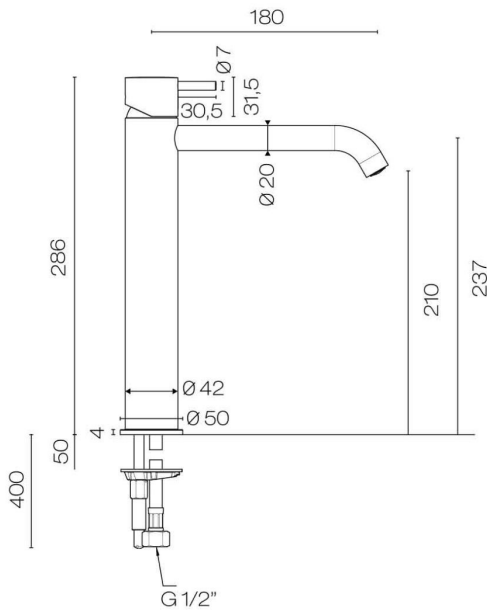

## Buddy High Curved Spout Basin Mixer

Code: CB003HC

<b>Brand</b>	Progetto
<b>Designer</b>	Plumblin
<b>Origin</b>	Italy
<b>Installation</b>	Bench mount
<b>WELS Rating</b>	4 Star
<b>Spout Reach (mm)</b>	180
<b>Height (mm)</b>	286
<b>Warranty</b>	15 Years
<b>Waste Included</b>	No
<b>Cartridge</b>	CB003.001
<b>Material</b>	Brass
<b>Living Finish</b>	Yes
<b>Approx Lead Time</b>	4-8 weeks may apply for some finishes. Please enquire for accurate leadtime.