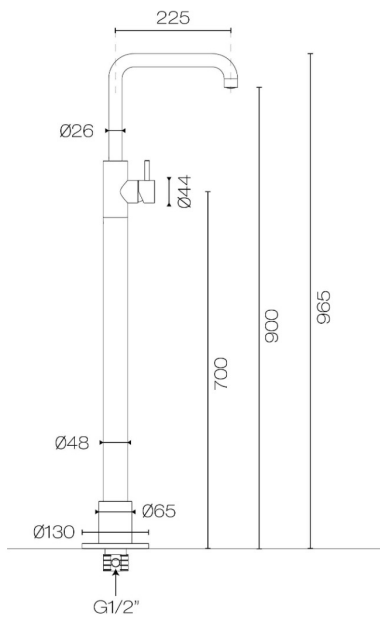

Buddy Square Floor Mount Bath Filler No Handshower

Code: CB080

Brand	Progetto
Designer	Plumblin
Origin	Italy
Material	Brass
Type	Bath Spouts & Mixers, Square Spouts & Mixers
Installation	Floor mount
Spout Reach (mm)	225
Height	900mm to underside of spout
Backflow Preventer	Yes
Warranty	15 Years
Cartridge	B003.001 (35A)
Material	Brass
Organic Finish	Yes
Approx Lead Time	4-8 weeks may apply for some finishes. Please enquire for accurate leadtime.
Notes	Swivel spout.