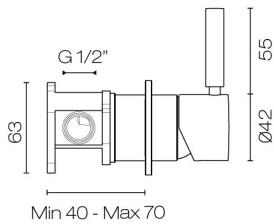

Buddy Pro Round Shower Mixer

Code: CBP031

Brand	Progetto
Designer	Plumblin
Origin	Italy
Material	Brass
Type	Shower Mixers & Taps
Installation	Wall mount
Backplate	Ø70mm
Warranty	15 Years
Cartridge	B003.001 (35A)
Material	Brass
Organic Finish	Yes
Approx Lead Time	4-8 weeks may apply for some finishes. Please enquire for accurate leadtime.
Other Information	For extra thick wall lining - use Buddy 30mm Shower Extension Kit - Code: CB031.EXT