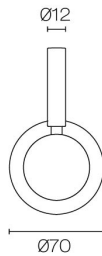

Buddy Pro Round Shower Mixer

Code: CBP031

Brand	Progetto
Designer	Plumblin
Origin	Italy
Material	Brass
Type	Shower Mixers & Taps
Installation	Wall mount
Backplate	Ø70mm
Warranty	15 Years
Cartridge	B003.001 (35A)
Material	Brass
Organic Finish	Yes
Approx Lead Time	4-8 weeks may apply for some finishes. Please enquire for accurate leadtime.
Other Information	For extra thick wall lining - use Buddy 30mm Shower Extension Kit - Code: CB031.EXT