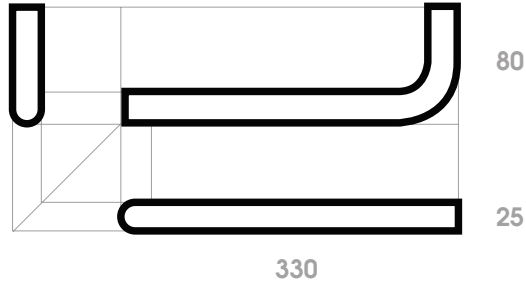

chateau

robe hook

toilet roll holder

hand towel rail

SPECIFICATIONS:

RECOMMENDED USE RESIDENTIAL & COMMERCIAL

MATERIALS 304 S/S & H59 BRASS