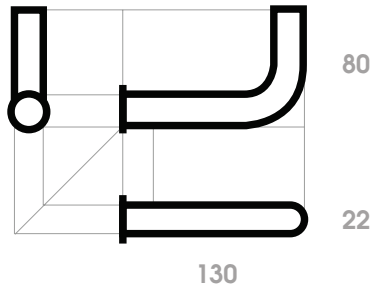

chateau

robe hook

toilet roll holder

hand towel rail

SPECIFICATIONS:

RECOMMENDED USE RESIDENTIAL & COMMERCIAL

MATERIALS 304 S/S & H59 BRASS