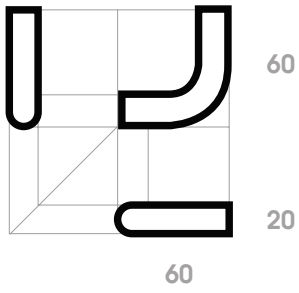

chateau

robe hook

toilet roll holder

hand towel rail

SPECIFICATIONS:

RECOMMENDED USE RESIDENTIAL & COMMERCIAL

MATERIALS 304 S/S & H59 BRASS