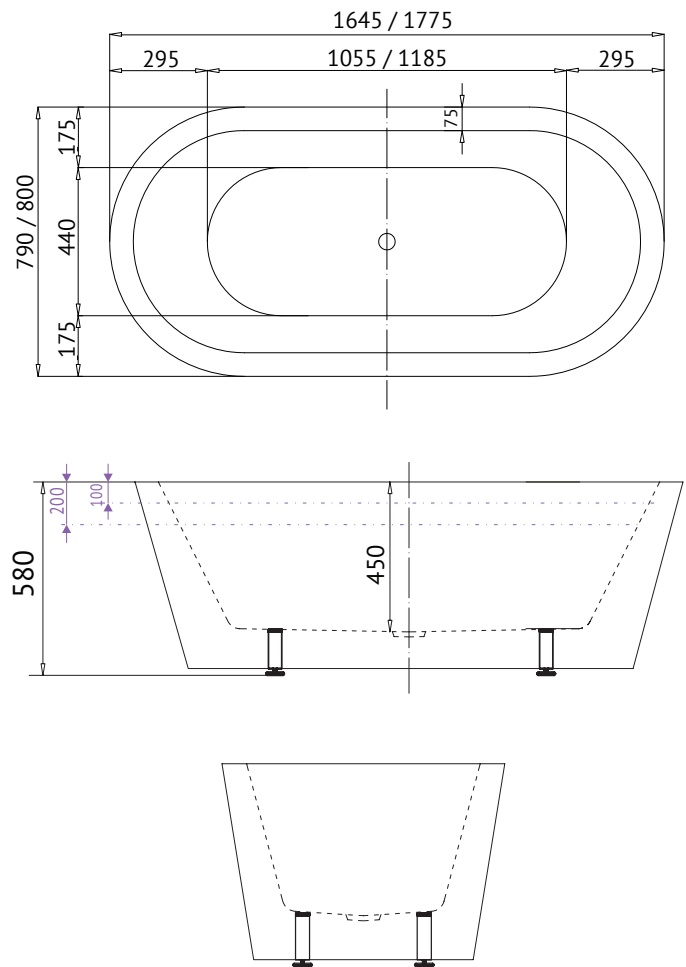

KOLORA

Freestanding Bath

KOLORA FREESTANDING BATH

Sophistication and elegance this black and white bath is guaranteed to be the masterpiece in your bathroom.

SIZE (l)x(w)x(h)

- DC KOLORA 1645 ~ 1645 x 790 x 580 (mm)
- DC KOLORA 1775 ~ 1775 x 800 x 580 (mm)

CAPACITY* & NET WEIGHT

- 1645mm ~ 144 litres 45.0 kg
- 1775mm ~ 155 litres 52.0 kg

*200mm below bath rim

KEY FEATURES

- Manufactured from premium sanitary grade acrylic
- Made to AS/NZ Standards: 2023/1995
- High gloss black and white
- Centre waste
- Plug & waste not included