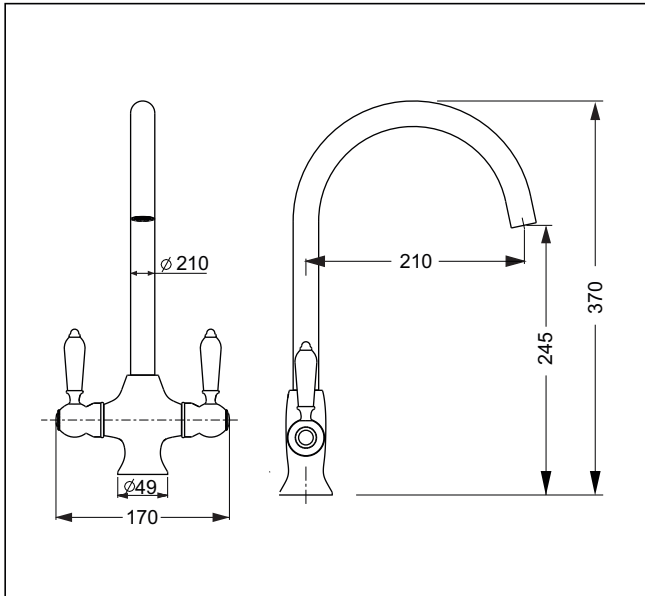

Deja Vu

Sink Mixer

aquatica

Code: DJ SM CH	DJ SM BZ	DJ SM GO	DJ SM BLK	DJ SM NI
Finish: Chrome	Bronze	Gold	Chrome Black	Brushed Nickel

Mechanism: 90° Ceramic mechanisms - left & right handed

Spout: Swivel 360°

Body: Plated brass

Handle: 2 ceramic swing arms

Water Inlet: 1/2" BSP Male M10 flexi tails

Water Outlet: 21.5ml cache style PCA 8

Mounting: Mounting Hardware: 32mm threaded tube
Base seal - O-ring: 2.62 X 40.95

Flow Control: PCA 8
Hot @ 35kPa = 5.6 l/min

KIWI OWNED COMPANY

NZ • DESIGNED
• ASSEMBLED
• TESTED

Aquatica NZ Limited

9 Saunders Place,
Avondale, Auckland.
Tel: 09-828 2068,
Fax: 09-828 2069
Email: info@aquatica.co.nz
or visit our website:
www.aquatica.co.nz