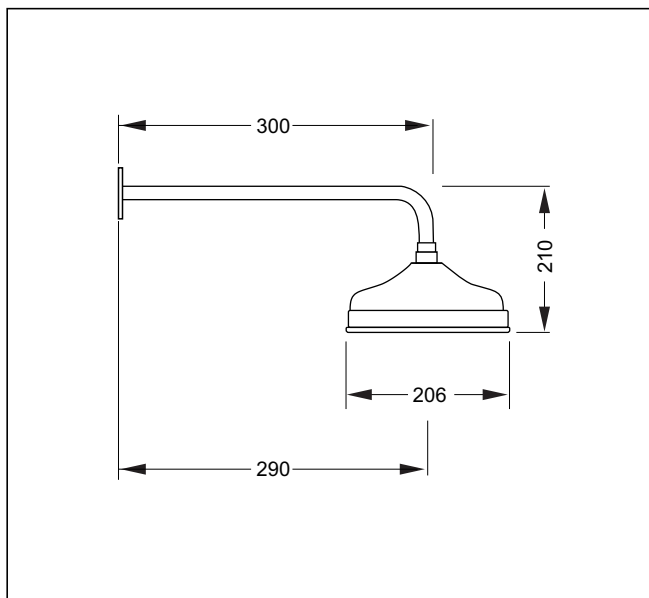

Deja Vu

Rain Head & Arm Wall Mount

Code: DJ SR (includes a 300mm long wall arm)

Finish: Chrome

Head: 206mm Diameter

Spray pattern: 180mm Diameter

Inlet: 1/2" BSP female

Arm: Round 22 x 300mm long

Inlet/outlet: 1/2" BSP male

Cover Flange: 55mm diameter x 5mm

Installation Hole: 21 - 30mm

Flow control: 9 l/min PCW fitted for regulated flow with mains pressure system

Max water flow Max hot @ 35 kPa = 6 l/min