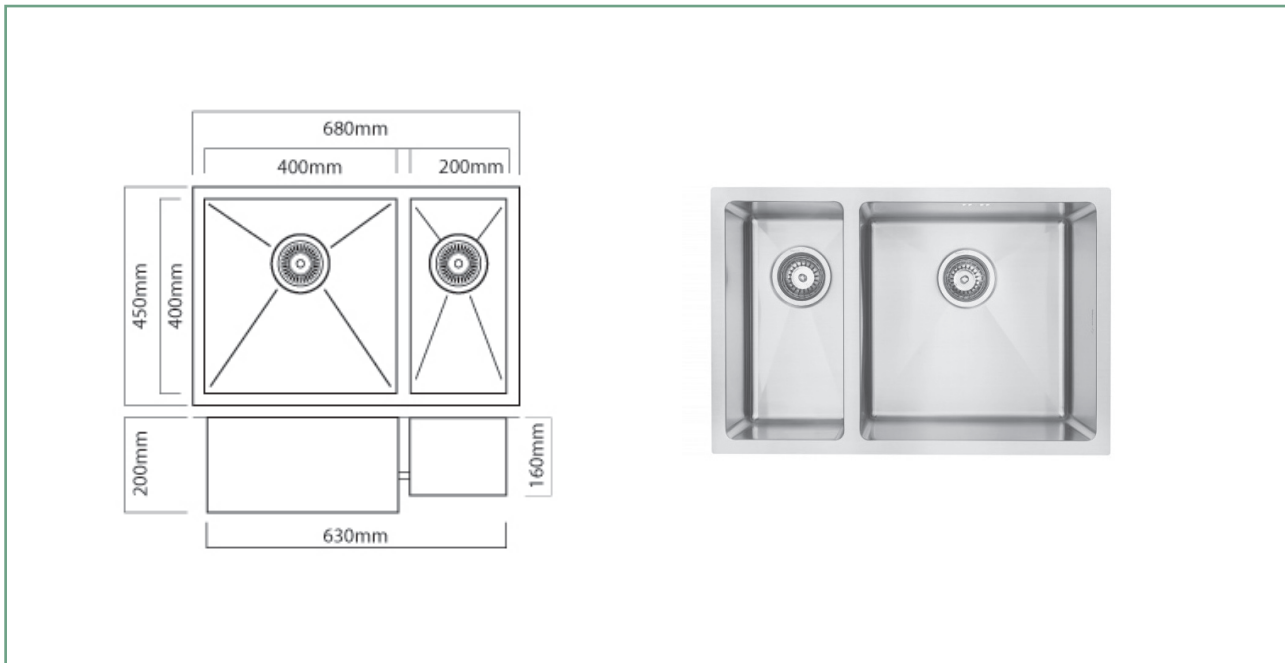

DV204L LIVERPOOL BOWL & 1/4

A sleek, stylish, tight radius sink. The linear shape of the DV series reflects modern design trends and is manufactured to the highest quality standards.

The Mercer Liverpool DV204L Stainless Steel Bowl is made from durable 1.2mm, 304 grade stainless steel providing a stable and hygienic surface.

SPECIFICATIONS

Code: DV204L

Type: Bowl & 1/4, small bowl on left

Cabinet Size: 690mm

Dimensions: 680 x 450 x 200mm

Bowl Size: 200 x 400 x 160mm + 400 x 400 x 200mm

Material: 1.2mm, 304 Grade

Finish: Satin

FEATURES

15mm Corner Radius

Hand fabricated

15 l/min overflow capacity

Sound deadening pads all sides & bottom

90mm basket waste

Insulated

ASSOCIATED PRODUCTS