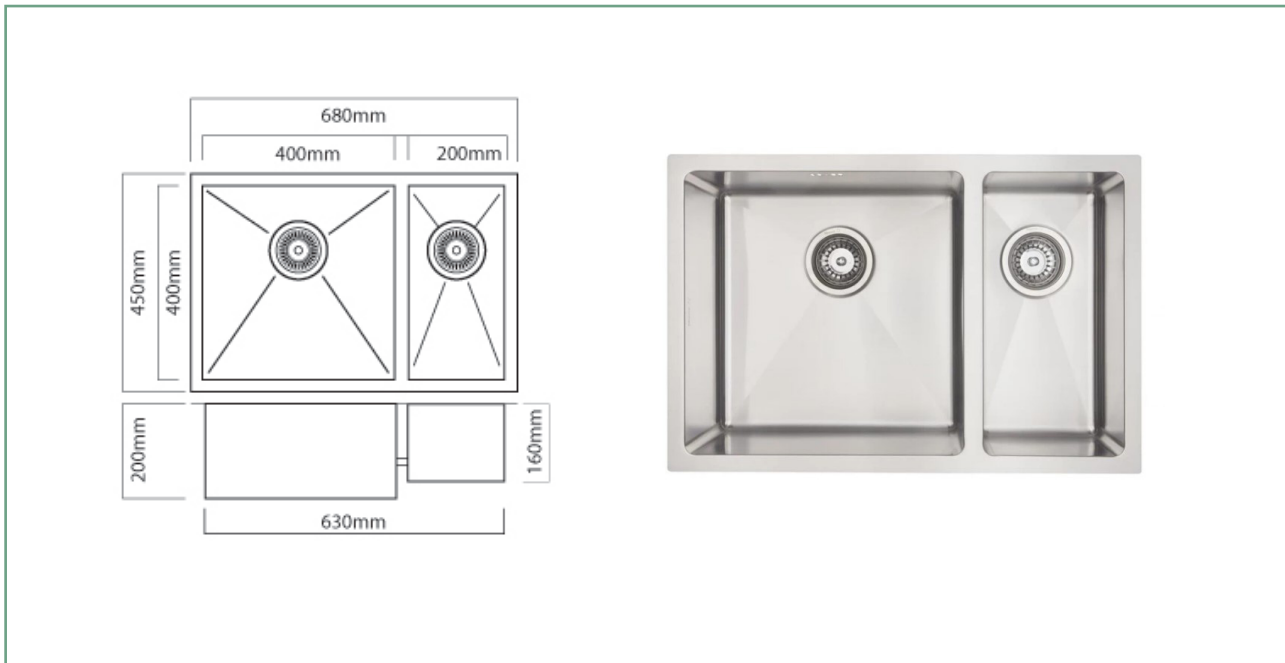

DV204R LIVERPOOL BOWL & 1/4

A sleek, stylish, tight radius sink. The linear shape of the DV series reflects modern design trends and is manufactured to the highest quality standards.

The Mercer Liverpool DV204R Stainless Steel Bowl is made from durable 1.2mm, 304 grade stainless steel providing a stable and hygienic surface.

SPECIFICATIONS

Code: DV204R

Type: Bowl & 1/4, small bowl on right

Cabinet Size: 690mm

Dimensions: 680 x 450 x 200mm

Bowl Size: 400 x 400 x 200mm + 200 x 400 x 160mm

Material: 1.2mm, 304 Grade

Finish: Satin

FEATURES

15mm Corner Radius

Hand fabricated

15 l/min overflow capacity

Sound deadening pads all sides & bottom

90mm basket waste

Insulated

ASSOCIATED PRODUCTS