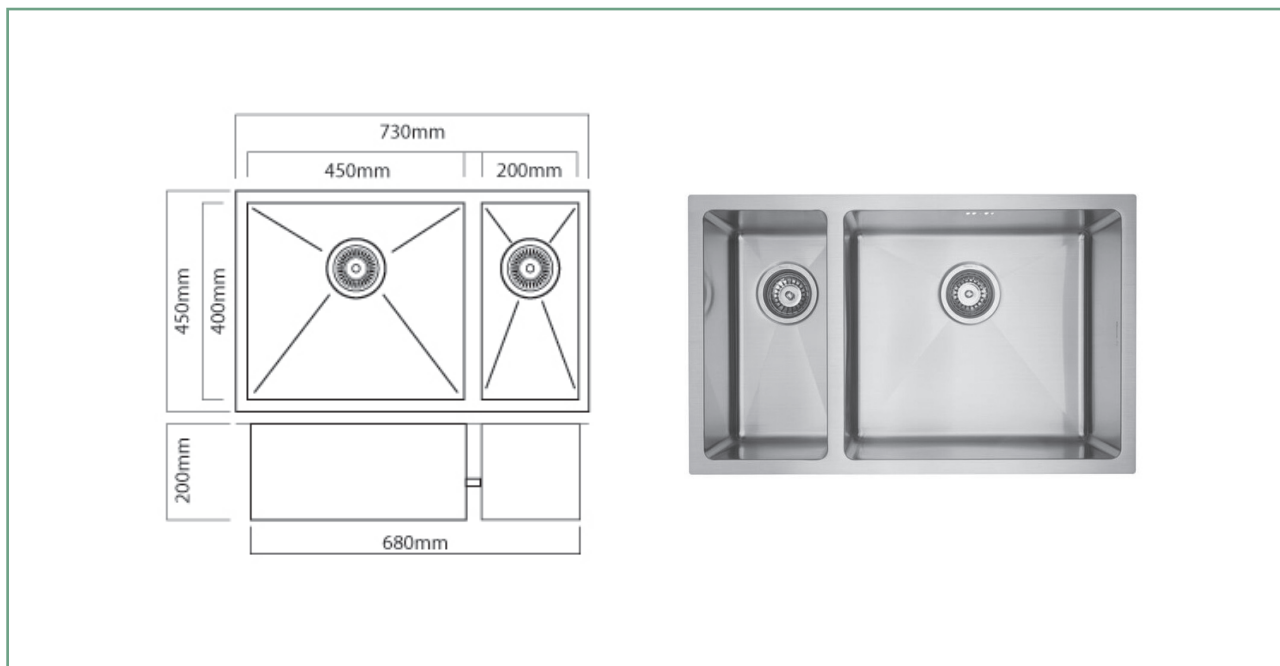

## DV205L LINCOLN BOWL & 1/4

A sleek, stylish, tight radius sink. The linear shape of the DV series reflects modern design trends and is manufactured to the highest quality standards.

The Mercer Lincoln DV205L Stainless Steel Bowl is made from durable 1.2mm, 304 grade stainless steel providing a stable and hygienic surface.

### SPECIFICATIONS

**Code:** DV205L

**Type:** Bowl & 1/4, small bowl on left

**Cabinet Size:** 740mm

**Dimensions:** 730 x 450 x 200mm

**Bowl Size:** 200 x 400 x 200mm + 450 x 400 x 200mm

**Material:** 1.2mm, 304 Grade

### FEATURES

15mm Corner Radius

Hand fabricated

15 l/min overflow capacity

Sound deadening pads all sides & bottom

90mm basket waste

Insulated