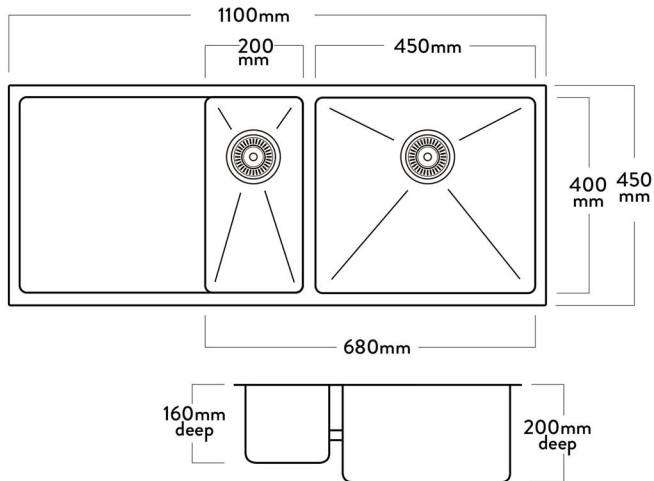

## DV403L MERCER DV SERIES SHEFFIELD BOWL & 1/4 & DRAINER

A sleek, stylish, tight radius sink. The linear shape of the DV series reflects modern design trends and is manufactured to the highest quality standards.

The Mercer Sheffield DV403L Stainless Steel Bowl & 1/4 & Drainer is made from durable 1.2mm, 304 grade stainless steel providing a stable and hygienic surface.

### SPECIFICATIONS

Code: DV403L
Type: Bowl & 1/4 & Drainer, drainer on left
Cabinet Size: 740mm
Dimensions: 1100 x 450 x 200mm
Bowl Size: 200 x 400 x 160 + 450 x 400 x 200mm
Material: 1.2mm, 304 Grade
Finish: Satin

### FEATURES

15mm Corner Radius
Hand fabricated
15 l/min overflow capacity
Sound deadening pads all sides & bottom
90mm basket waste
Insulated