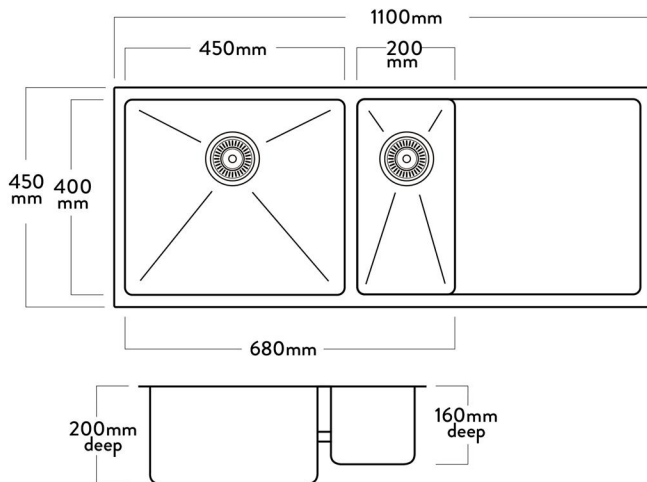

## DV403R MERCER DV SERIES SHEFFIELD BOWL & 1/4 & DRAINER

A sleek, stylish, tight radius sink. The linear shape of the DV series reflects modern design trends and is manufactured to the highest quality standards.

The Mercer Sheffield DV403R Stainless Steel Bowl & 1/4 & Drainer is made from durable 1.2mm, 304 grade stainless steel providing a stable and hygienic surface.

### SPECIFICATIONS

Code: DV403R
Type: Bowl & 1/4 & Drainer, drainer on right
Cabinet Size: 740mm
Dimensions: 1100 x 450 x 200mm
Bowl Size: 450 x 400 x 200 + 200 x 400 x 160mm
Material: 1.2mm, 304 Grade
Finish: Satin

### FEATURES

15mm Corner Radius
Hand fabricated
15 l/min overflow capacity
Sound deadening pads all sides & bottom
90mm basket waste
Insulated