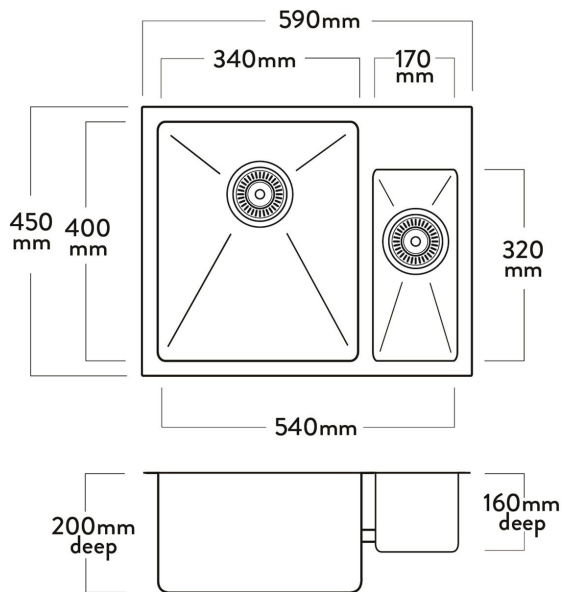

## DV501R MERCER DV SERIES LICHFIELD BOWL & 1/4 WITH TAP LEDGE

A sleek, stylish, tight radius sink. The linear shape of the DV series reflects modern design trends and is manufactured to the highest quality standards.

The Mercer Lichfield DV501R Stainless Steel Bowl & 1/4 with Tap Ledge is made from durable 1.2mm, 304 grade stainless steel providing a stable and hygienic surface.

### SPECIFICATIONS

Code: DV501R
Type: Bowl & 1/4 with Tap Ledge, small bowl on right
Cabinet Size: 600mm
Dimensions: 590 x 450 x 200mm
Bowl Size: 340 x 400 x 200 + 170 x 320 x 160mm
Material: 1.2mm, 304 Grade
Finish: Satin

### FEATURES

15mm Corner Radius
Hand fabricated
15 l/min overflow capacity
Sound deadening pads all sides & bottom
90mm basket waste
Insulated