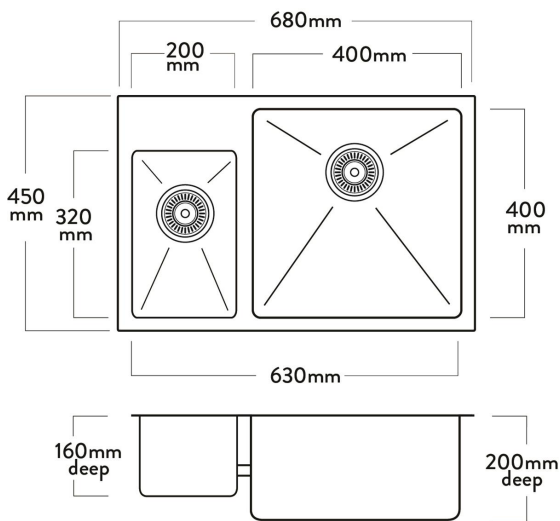

DV502L MERCER DV SERIES HAMPTON BOWL & 1/4 WITH TAP LEDGE

A sleek, stylish, tight radius sink. The linear shape of the DV series reflects modern design trends and is manufactured to the highest quality standards.

The Mercer Hampton DV502L Stainless Steel Bowl & 1/4 with Tap Ledge is made from durable 1.2mm, 304 grade stainless steel providing a stable and hygienic surface.

SPECIFICATIONS

Code: DV502L
Type: Bowl & 1/4 with Tap Ledge, small bowl on left
Cabinet Size: 690mm
Dimensions: 680 x 450 x 200mm
Bowl Size: 200 x 320 x 160 + 400 x 400 x 200mm
Material: 1.2mm, 304 Grade
Finish: Satin

FEATURES

15mm Corner Radius
Hand fabricated
15 l/min overflow capacity
Sound deadening pads all sides & bottom
90mm basket waste
Insulated

Associated Products

Goose Neck Mixer
Stainless - AM021

Lotion Dispenser
Stainless - AL041