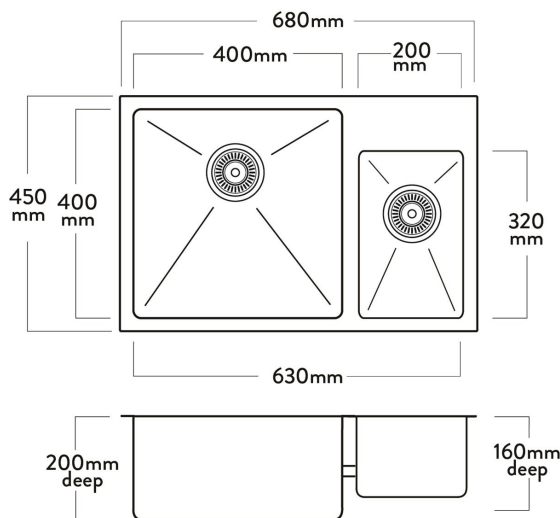

DV502R MERCER DV SERIES HAMPTON BOWL & 1/4 WITH TAP LEDGE

A sleek, stylish, tight radius sink. The linear shape of the DV series reflects modern design trends and is manufactured to the highest quality standards.

The Mercer Hampton DV502R Stainless Steel Bowl & 1/4 with Tap Ledge is made from durable 1.2mm, 304 grade stainless steel providing a stable and hygienic surface.

SPECIFICATIONS

Code: DV502R
Type: Bowl & 1/4 with Tap Ledge, small bowl on right
Cabinet Size: 690mm
Dimensions: 680 x 450 x 200mm
Bowl Size: 400 x 400 x 200 + 200 x 320 x 160mm
Material: 1.2mm, 304 Grade
Finish: Satin

FEATURES

15mm Corner Radius
Hand fabricated
15 l/min overflow capacity
Sound deadening pads all sides & bottom
90mm basket waste
Insulated

Associated Products

Goose Neck Mixer
Stainless - AM021

Lotion Dispenser
Stainless - AL041