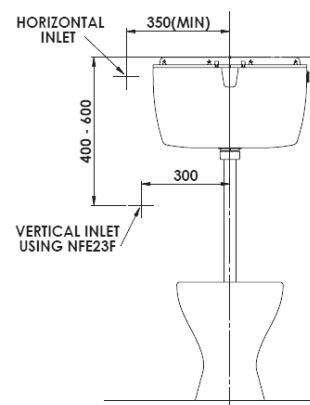

- Order Code:
CFDFPPSWH (S Trap)
CFDFPPPWH (P Trap)
- Includes:
Cistern, Pan, Seat
- Waste Outlet:
S and P Trap
- Set Out:
210mm (S Trap)
190mm high (P Trap)
- Water Inlet:
Right or left
- Materials:
Vitreous China Pan,
Plastic Cistern and Seat
- Other:
Adjustable to 4.5L or 9L
full flush:

OTHER DUX TOILET SUITES

	LIFE	MERRA	RIVIERA	CIVIC	MODE	MONTEGO	DELMONTE
							
CODE	DLCCVCSP	DMERRABTW	JSRPPSWH (S Trap) JSRPPPWH (P Trap)	DVCCIVICS	DPMODES	MTSDFPPSWH (S Trap)	DMDFPPSWH (S Trap) DMDFPPPWH (P Trap)
DESIGN	Close Coupled BTW	Back to Wall	Close Coupled	Shrouded Link	Shrouded Link	Shrouded Link	Link Toilet
TRAP	S or P universal pan connector included	S or P Universal pan connector included	S or P options	S Pan	S Pan	S Pan	S or P options
INLET	Back or side	Back or Side	Bottom right or left	Bottom right or left	Bottom right or left	Bottom right or left	Right or left
WELS	4.5/3L	4.5/3L	4.5/3L	4.5/3L Adjustable to 6/3L	4.5/3L Adjustable to 6/3L	6/3L	6/3L
SETOUT	90-150mm	90-180mm	140mm	140-300mm	120-280mm	150-220mm	150-230mm
OTHER	Soft Close Seat Optional 160-250mm setout	Soft Close Seat Optional 160-260mm setout	Metal Seat Hinge			Quick Release Seat	Raised Height Pan option available