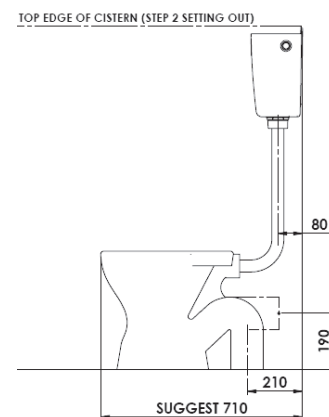

- Practical and dependable for new bathrooms or renovations
- Suitable for both S and P Trap installations
- Direct replacement installation makes Centreflush a favourite of plumbing professionals
- Clip on lid with internal condensation lip for added watertightness
- Compatible with a large range of Dux seats and pans

- Order Code:
CFDFPPSWH (S Trap)
CFDFPPPWH (P Trap)
- Includes:
Cistern, Pan, Seat
- Waste Outlet:
S and P Trap
- Set Out:
210mm (S Trap)
190mm high (P Trap)
- Water Inlet:
Right or left
- Materials:
Vitreous China Pan,
Plastic Cistern and Seat
- Other:
Adjustable to 4.5L or 9L
full flush:

OTHER DUX TOILET SUITES

	LIFE	MERRA	RIVIERA	CIVIC	MODE	MONTEGO	DELMONTE
							
CODE	DLCCVCSP	DMERRABTW	JSRPPSWH (S Trap) JSRPPPWH (P Trap)	DVCCIVICS	DPMODES	MTSDFPPSWH (S Trap)	DMDFPPSWH (S Trap) DMDFPPPWH (P Trap)
DESIGN	Close Coupled BTW	Back to Wall	Close Coupled	Shrouded Link	Shrouded Link	Shrouded Link	Link Toilet
TRAP	S or P universal pan connector included	S or P Universal pan connector included	S or P options	S Pan	S Pan	S Pan	S or P options
INLET	Back or side	Back or Side	Bottom right or left	Bottom right or left	Bottom right or left	Bottom right or left	Right or left
WELS	4.5/3L	4.5/3L	4.5/3L	4.5/3L Adjustable to 6/3L	4.5/3L Adjustable to 6/3L	6/3L	6/3L
SETOUT	90-150mm	90-180mm	140mm	140-300mm	120-280mm	150-220mm	150-230mm
OTHER	Soft Close Seat Optional 160-250mm setout	Soft Close Seat Optional 160-260mm setout	Metal Seat Hinge			Quick Release Seat	Raised Height Pan option available