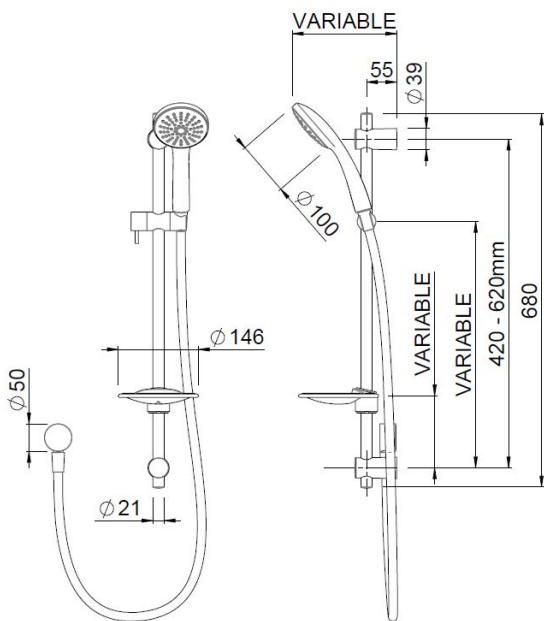

ECHO SINGLE FUNCTION RAIL SHOWER MKII

CONSTRUCTION: Metal rail

CLASSIFICATION: Suitable for all pressures

INLET CONNECTIONS: 1/2" BSP

WORKING PRESSURE: 35 - 500kPa

DIMENSIONS FOR FITTING: Hole spacing from 420mm to 620mm

OPERATING TEMPERATURE: 5 °C - 70 °C

WATER FLOW RATE: 8.5 l/m on mains pressure - 6.0 l/m on low pressure

- Low maintenance single function shower
- Adjustable wall brackets for retrofit installation
- Clear plastic soapdish and double wound metal hose included
- 3 star WELS rated on mains and low pressure
- 5 year warranty