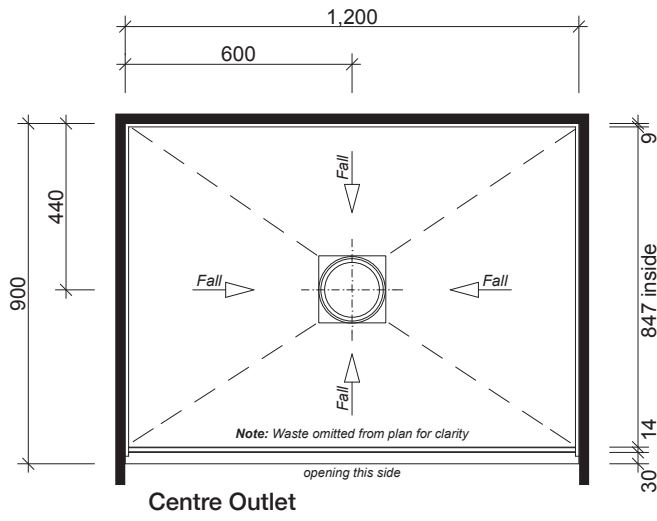

SYMPHONY BASE

SCREEN OPTIONS

Screens are reversible