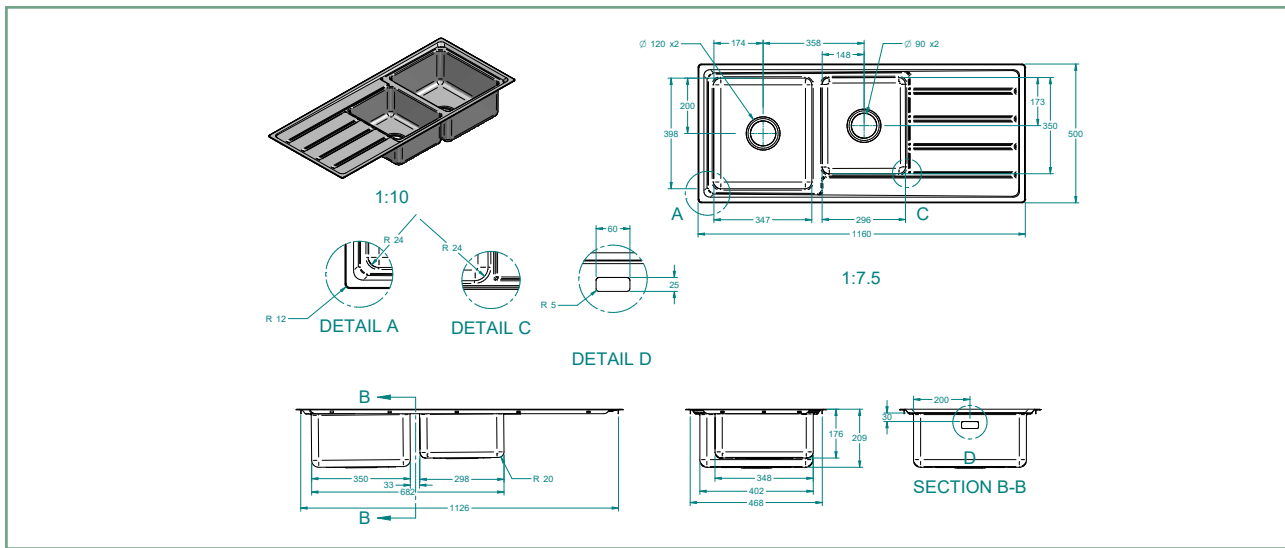

EE202L EVERGLADE BOWL & 3/4 WITH DRAINER, LEFT HAND

The Everglade Series is the newest addition to the Mercer stainless steel bowl and drainer family.

This modern 25mm radius bowl and drainer has an easy clean laser edge and comes standard with a 90mm round basket waste and a main bowl overflow.

The EE202L double bowl and drainer also comes in a left hand configuration.

A range of matching accessories are available for the EE202L including a colander, food board, dishrack and folding mat.

SPECIFICATIONS

Code: EE202L

Type: Top mount, Undermount, Weld in

Bowl size: 300 x 350 x 180mm + 350 x 400 x 200mm

Bowl configuration: Bowl & 3/4 with drainer

Overall size: 1160 x 500 x 200mm

Material: Stainless steel

FEATURES

2 x 90mm round basket waste

Overflow main bowl 15l/min capacity

Laser edge flange

Sound deadening

25mm corner radius

Taphole configuration mounted on deck

Drainer on the left

ASSOCIATED PRODUCTS