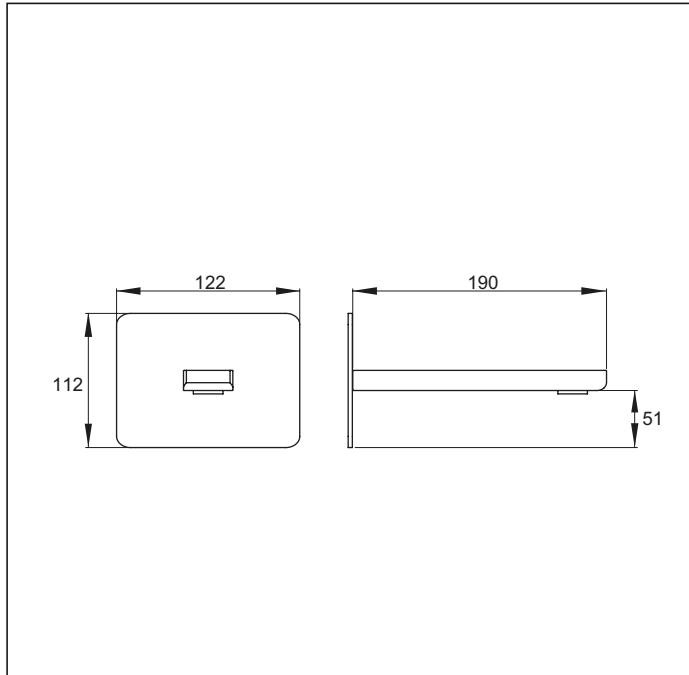

Infinity Elements

Bath Spout

**Code: EM BS WM
EM BS BM**

Finish: Chrome

Water Inlet: 1/2" BSP Female

Water Outlet: M24 aerator

Installation Hole Diameter:

Minimum: 15mm

Maximum: 35mm

Total Length: 195mm (190 Bathspout + 7mm Faceplate)

Flow: Max Hot Flow @ 35kPa = 13.6 l/min

aquatica

KIWI OWNED COMPANY

NZ • DESIGNED
• ASSEMBLED
• TESTED

Aquatica NZ Limited

9 Saunders Place,
Avondale, Auckland.
Tel: 09-828 2068,
Fax: 09-828 2069
Email: info@aquatica.co.nz
or visit our website:
www.aquatica.co.nz