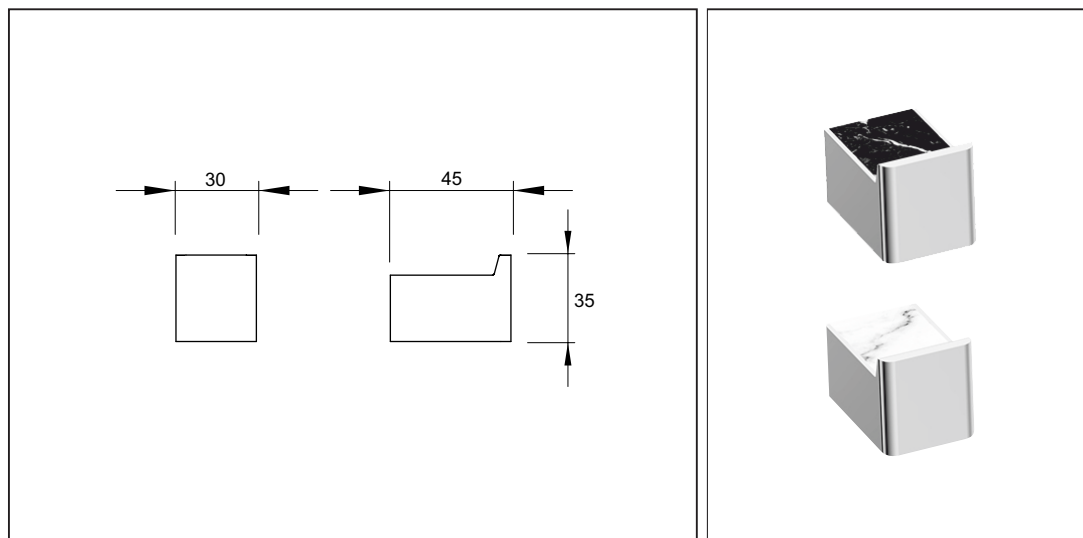

Infinity Elements

Robe Hook

Code: EM RHK WM White Marble Insert

Code: EM RHK BM Black Marble Insert

Finish: Chrome

Body: Brass

Fixing Kit included

Size: 30 x 45 x 35mm