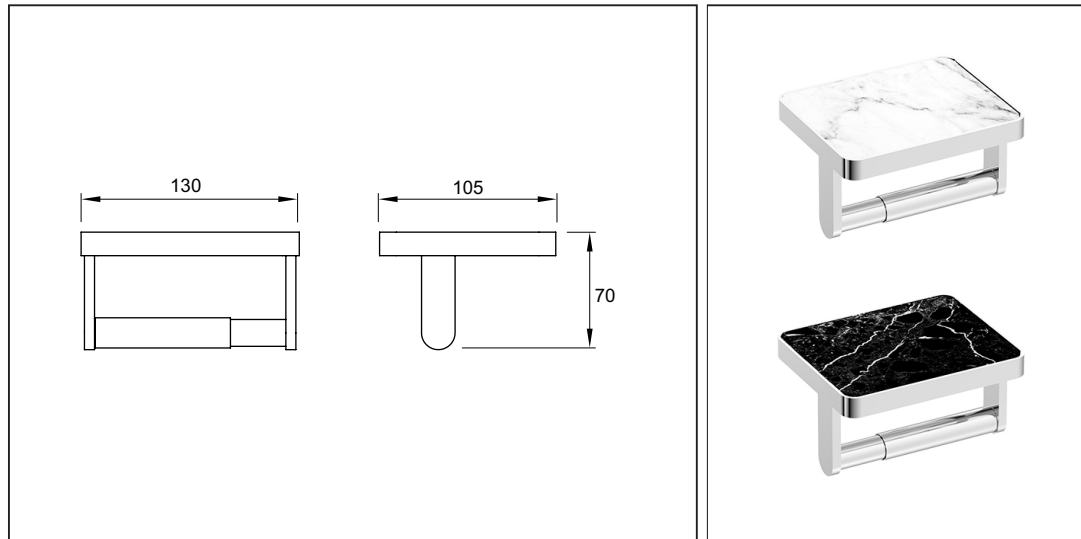

Infinity Elements

Towel Roll Holder

Code: EM TRH WM White Marble Insert

Code: EM TRH BM Black Marble Insert

Finish: Chrome

Body: Brass

Fixing Kit included

Size: 130 x 105 x 70mm