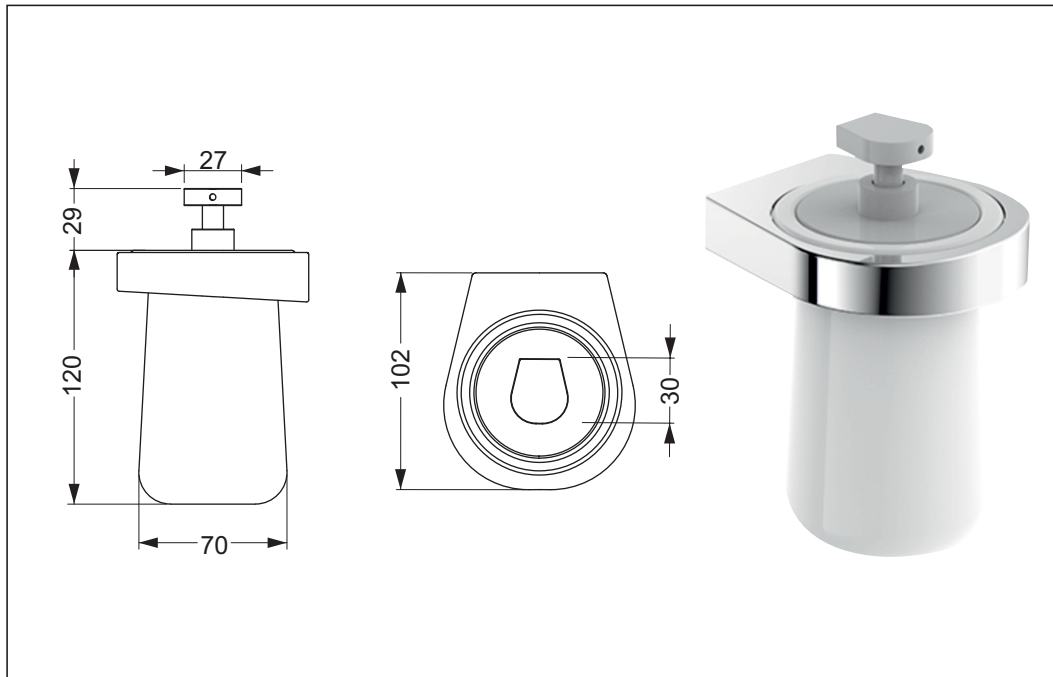

Infinity Essences

Soap Dispenser

Code: EN SDD

Finish: Chrome and Glass

Material: Zinc body

Installation: Wall-mounted

aquatica

KIWI OWNED COMPANY