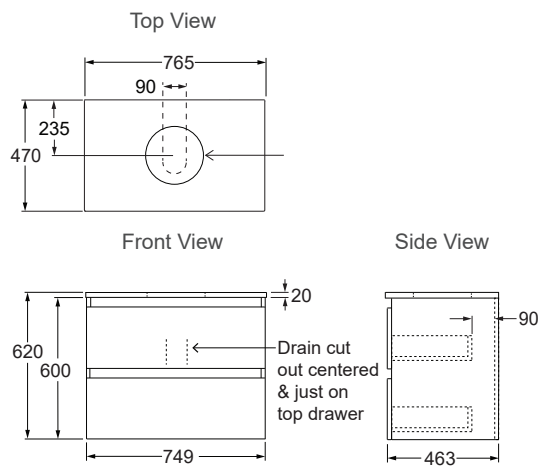

Valencia Elite 750 Wall Hung Vanity - No Taphole

Product Codes

	Valencia Elite 750 Wall Hung With RH Taphole			Valencia Elite 750 Wall Hung - No Taphole			
	Scorched Oak cabinet	Salty Elm cabinet	Classic White cabinet	Scorched Oak cabinet	Salty Elm cabinet	Classic White cabinet	
White stone vanity top	99228A-0S01R-DW	99228A-0S01R-LW	99228A-0S01R-0	White stone vanity top	99228A-0S01-DW	99228A-0S01-LW	99228A-0S01-0
Grey stone vanity top	99228A-GS1R-DW	99228A-GS1R-LW	99228A-GS1R-0	Grey stone vanity top	99228A-GS1-DW	99228A-GS1-LW	99228A-GS1-0
Black stone vanity top	99228A-7S01R-DW	99228A-7S01R-LW	99228A-7S01R-0	Black stone vanity top	99228A-7S01-DW	99228A-7S01-LW	99228A-7S01-0

Trusted in New Zealand Since 1982

New Zealand

133 Diana Drive, Glenfield, Auckland, New Zealand
PO Box 100-146 NSMC, Auckland, 0745
Ph: 0800 100 382 Fax: 0800 66 44 88
www.Englefield.co.nz

All measurements shown are in millimetres.
Sizes are approximate.