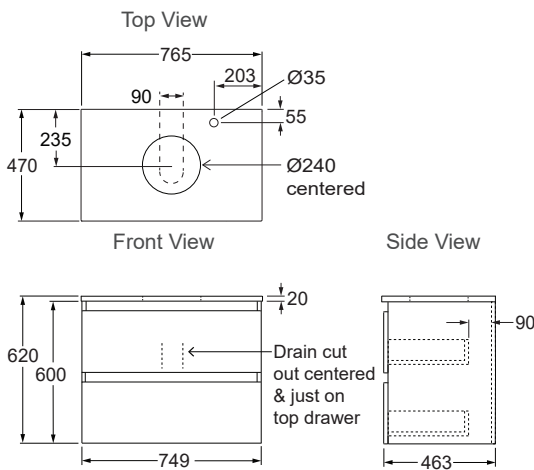

Technical Details

Valencia Elite 750 Wall Hung Vanity - RH Taphole