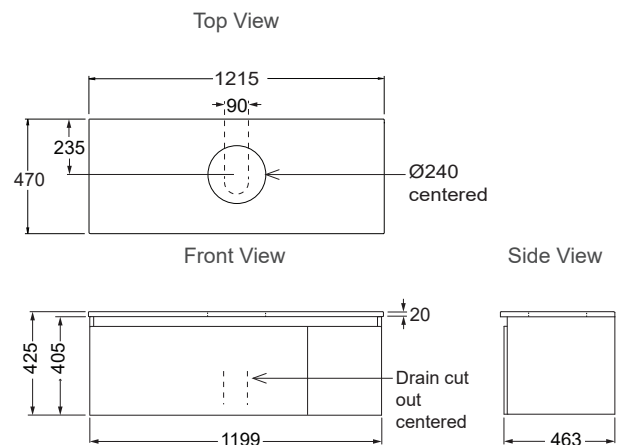

Valencia Elite 1200 Single Drawer Vanity - No Taphole

Product Codes

	Valencia Elite 1200 Single Drawer With RH Taphole			Valencia Elite 1200 Single Drawer - No Taphole		
	Scorched Oak cabinet	Salty Elm cabinet	Classic White cabinet	Scorched Oak cabinet	Salty Elm cabinet	Classic White cabinet
White stone vanity top	77300A-0S01R-DW	77300A-0S01R-LW	77300A-0S01R-0	White stone vanity top	77300A-0S01-DW	77300A-0S01-0
Grey stone vanity top	77300A-GS1R-DW	77300A-GS1R-LW	77300A-GS1R-0	Grey stone vanity top	77300A-GS1-DW	77300A-GS1-0
Black stone vanity top	77300A-7S01R-DW	77300A-7S01R-LW	77300A-7S01R-0	Black stone vanity top	77300A-7S01-DW	77300A-7S01-0

Trusted in New Zealand Since 1982

New Zealand

133 Diana Drive, Glenfield, Auckland, New Zealand
PO Box 100-146 NSMC, Auckland, 0745
Ph: 0800 100 382 Fax: 0800 66 44 88
www.Englefield.co.nz

All measurements shown are in millimetres.
Sizes are approximate.