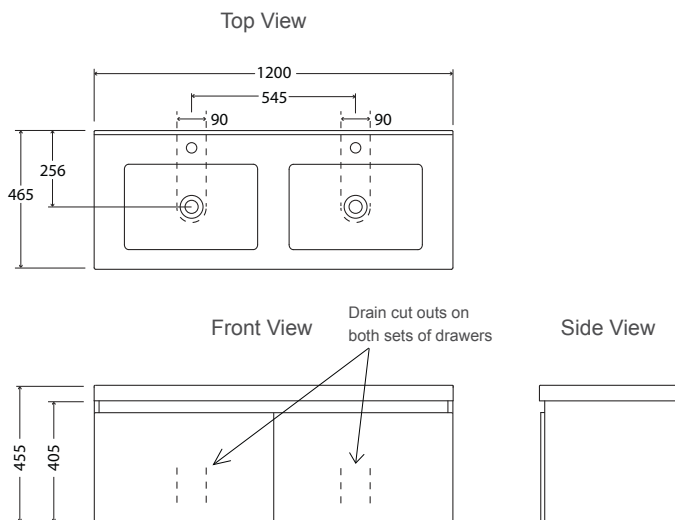

# Valencia™ 1200mm Twin Single Drawer Vanity - Double bowl

Classically modern, with clean contemporary lines, this vanity comes with two deep, partitioned drawers and two integrated bowls. It provides functional storage and simultaneous washing for two people with busy lifestyles.

**Features**

- Wall-hung.
- 3 colour options.
- Optional coloured insert strips for white cabinet.
- Double integrated bowls with overflows.
- Two pre-drilled tap holes.
- Two spacious, deep, soft-close drawers.
- Two sets of partitions for keeping tall products standing upright & organised.
- Moisture resistant exterior.
- Fully enclosed rear for easy installation.

**Included Components**

- Vanity cabinet.
- Vanity top.
- Chrome overflow covers.

**Technical Details**

Product Codes			
<b>1200mm Vanity</b>	<b>Wall Hung</b>	<b>Optional Inserts (For white vanity only)</b>	
White	77301A-0	Double Silver	99768A-1D-SH
Salty Elm	77301A-LW	Salty Elm	99776A-1D-LW
Scorched Oak	77301A-DW	Scorched Oak	99772A-1D-DW

All measurements shown are in millimetres.  
 Sizes are approximate.

Dec 2016  
 1304277-A04-D