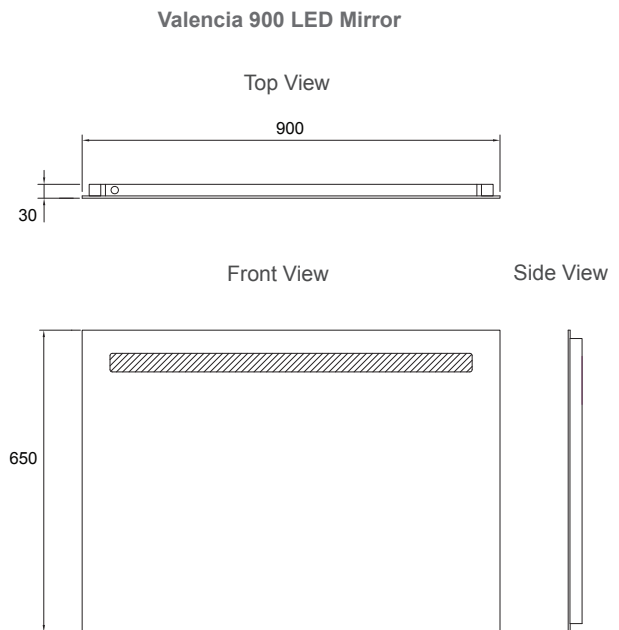

Valencia™ LED Mirror With Demister

Finish your bathroom with this modern LED mirror with demister function.

Features

- Two sizes: 750mm wide or 900mm wide
- Demister function
- On/off motion sensor switch
- Natural white light (4000K)
- Brightness:
 - 750mm: 360Lumens
 - 900mm: 390Lumens
- IP44 Rated
- Electrically compliant, SAA certified

Materials

- 5mm thick glass with safety film backing

Included Components

- LED mirror for 240V hard wiring
- Stabalising bracket & fastener
- Fasteners for hanging the mirror are not supplied.

Technical Details

Product Codes	
Valencia 750 LED Mirror With Demister	704633A-0
Valencia 900 LED Mirror With Demister	704634A-0

Trusted in New Zealand Since 1982

New Zealand

133 Diana Drive, Glenfield, Auckland, New Zealand
 PO Box 100-146 NSMC, Auckland, 0745
 Ph: 0800 100 382 Fax: 0800 66 44 88
www.engefield.co.nz

All measurements shown are in millimetres.
 Sizes are approximate.