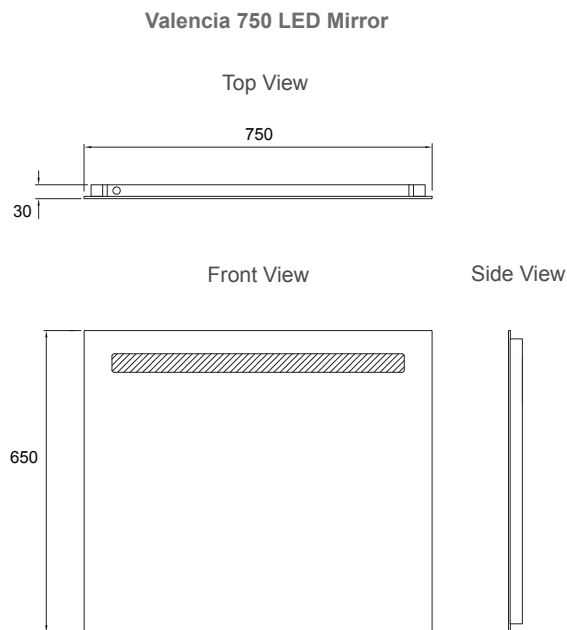

Valencia™ LED Mirror With Demister

Finish your bathroom with this modern LED mirror with demister function.

Features

- Two sizes: 750mm wide or 900mm wide
- Demister function
- On/off motion sensor switch
- Natural white light (4000K)
- Brightness:
 - 750mm: 360Lumens
 - 900mm: 390Lumens
- IP44 Rated
- Electrically compliant, SAA certified

Materials

- 5mm thick glass with safety film backing

Included Components

- LED mirror for 240V hard wiring
- Stabalising bracket & fastener
- Fasteners for hanging the mirror are not supplied.

Technical Details

Product Codes	
Valencia 750 LED Mirror With Demister	704633A-0
Valencia 900 LED Mirror With Demister	704634A-0

Trusted in New Zealand Since 1982

New Zealand

133 Diana Drive, Glenfield, Auckland, New Zealand
 PO Box 100-146 NSMC, Auckland, 0745
 Ph: 0800 100 382 Fax: 0800 66 44 88
www.engefield.co.nz

All measurements shown are in millimetres.
 Sizes are approximate.