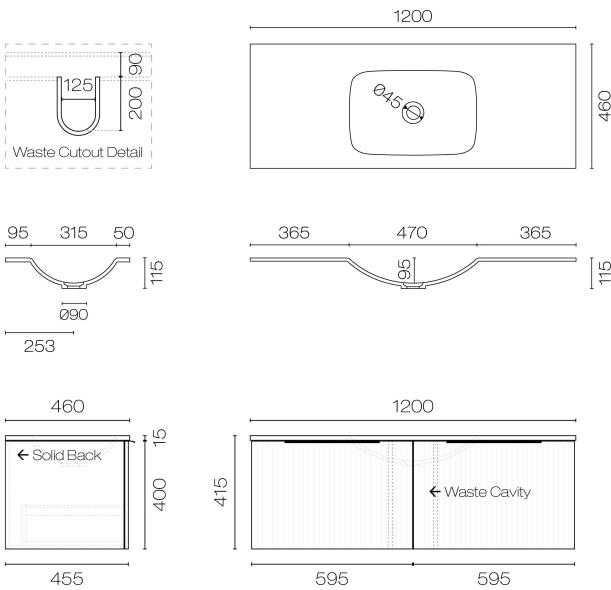

## Forma Spio 1200 2 Drawer Vanity Centre Basin

Code: FMS120.S2C

<b>Brand</b>	Progetto
<b>Designer</b>	Plumblin
<b>Origin</b>	New Zealand
<b>Finish</b>	Matt
<b>Installation</b>	Wall Hung
<b>Width (mm)</b>	1200
<b>Depth (mm)</b>	460
<b>Height (mm)</b>	415
<b>Warranty</b>	7 Years
<b>Overflow</b>	No
<b>Waste Size</b>	32mm
<b>Waste Included</b>	No
<b>Taphole</b>	None (can be drilled onsite with drill bit supplied)
<b>Soft Close Drawer/s</b>	Yes
<b>Cabinet Material</b>	Thermoform
<b>Vanity Top Material</b>	Solid Surface
<b>Approx Lead Time</b>	10 weeks may apply for some colours. Please enquire for accurate leadtime.
<b>Other Information</b>	Features: Anti finger/scratch resistant cabinet finish

Scan to View  
Product Online