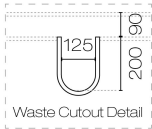

Forma Spio 1200 2 Drawer Vanity Left Basin

Code: FMS120.S2L

Brand	Progetto
Designer	Plumblin
Origin	New Zealand
Finish	Matt
Installation	Wall Hung
Width (mm)	1200
Depth (mm)	460
Height (mm)	415
Warranty	7 Years
Overflow	No
Waste Size	32mm
Waste Included	No
Taphole	None (can be drilled onsite with drill bit supplied)
Soft Close Drawer/s	Yes
Cabinet Material	Thermoform
Vanity Top Material	Solid Surface
Approx Lead Time	10 weeks may apply for some colours. Please enquire for accurate leadtime.
Other Information	Features: Anti finger/scratch resistant cabinet finish