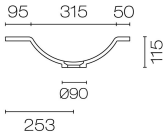

Forma Spio 1200 2 Drawer Vanity Left Basin

Code: FMS120.S2L

Brand	Progetto
Designer	Plumblin
Origin	New Zealand
Finish	Matt
Installation	Wall Hung
Width (mm)	1200
Depth (mm)	460
Height (mm)	415
Warranty	7 Years
Overflow	No
Waste Size	32mm
Waste Included	No
Taphole	None (can be drilled onsite with drill bit supplied)
Soft Close Drawer/s	Yes
Cabinet Material	Thermoform
Vanity Top Material	Solid Surface
Approx Lead Time	10 weeks may apply for some colours. Please enquire for accurate leadtime.
Other Information	Features: Anti finger/scratch resistant cabinet finish