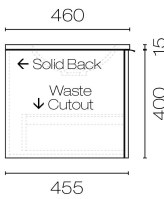

Forma Spio 1200 2 Drawer Vanity Left Basin

Code: FMS120.S2L

Brand	Progetto
Designer	Plumblin
Origin	New Zealand
Finish	Matt
Installation	Wall Hung
Width (mm)	1200
Depth (mm)	460
Height (mm)	415
Warranty	7 Years
Overflow	No
Waste Size	32mm
Waste Included	No
Taphole	None (can be drilled onsite with drill bit supplied)
Soft Close Drawer/s	Yes
Cabinet Material	Thermoform
Vanity Top Material	Solid Surface
Approx Lead Time	10 weeks may apply for some colours. Please enquire for accurate leadtime.
Other Information	Features: Anti finger/scratch resistant cabinet finish