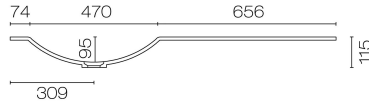

Forma Spio 1200 2 Drawer Vanity Left Basin

Code: FMS120.S2L

Brand	Progetto
Designer	Plumblin
Origin	New Zealand
Finish	Matt
Installation	Wall Hung
Width (mm)	1200
Depth (mm)	460
Height (mm)	415
Warranty	7 Years
Overflow	No
Waste Size	32mm
Waste Included	No
Taphole	None (can be drilled onsite with drill bit supplied)
Soft Close Drawer/s	Yes
Cabinet Material	Thermoform
Vanity Top Material	Solid Surface
Approx Lead Time	10 weeks may apply for some colours. Please enquire for accurate leadtime.
Other Information	Features: Anti finger/scratch resistant cabinet finish