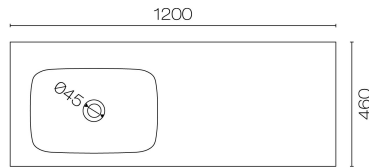

Forma Spio 1200 2 Drawer Vanity Left Basin

Code: FMS120.S2L

Brand	Progetto
Designer	Plumblin
Origin	New Zealand
Finish	Matt
Installation	Wall Hung
Width (mm)	1200
Depth (mm)	460
Height (mm)	415
Warranty	7 Years
Overflow	No
Waste Size	32mm
Waste Included	No
Taphole	None (can be drilled onsite with drill bit supplied)
Soft Close Drawer/s	Yes
Cabinet Material	Thermoform
Vanity Top Material	Solid Surface
Approx Lead Time	10 weeks may apply for some colours. Please enquire for accurate leadtime.
Other Information	Features: Anti finger/scratch resistant cabinet finish