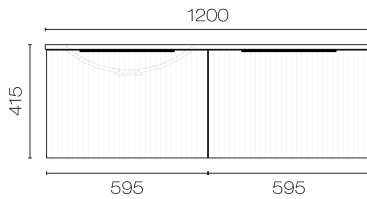

Forma Spio 1200 2 Drawer Vanity Left Basin

Code: FMS120.S2L

Brand	Progetto
Designer	Plumblin
Origin	New Zealand
Finish	Matt
Installation	Wall Hung
Width (mm)	1200
Depth (mm)	460
Height (mm)	415
Warranty	7 Years
Overflow	No
Waste Size	32mm
Waste Included	No
Taphole	None (can be drilled onsite with drill bit supplied)
Soft Close Drawer/s	Yes
Cabinet Material	Thermoform
Vanity Top Material	Solid Surface
Approx Lead Time	10 weeks may apply for some colours. Please enquire for accurate leadtime.
Other Information	Features: Anti finger/scratch resistant cabinet finish