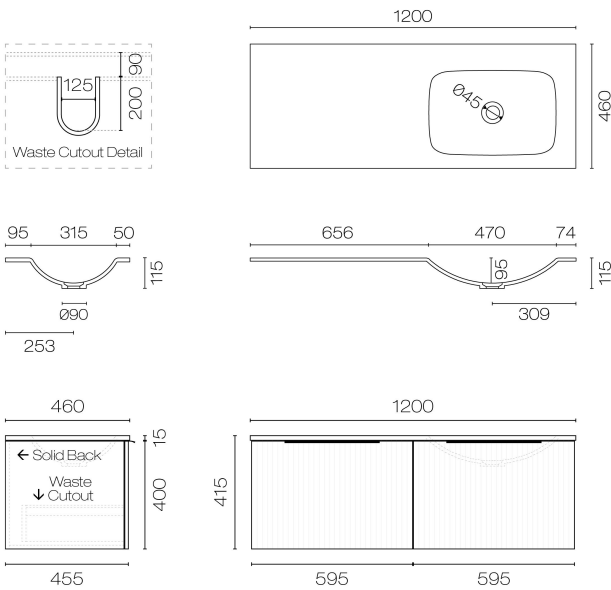

Forma Spio 1200 2 Drawer Vanity Right Basin

Code: FMS120.S2R

Brand	Progetto
Designer	Plumblin
Origin	New Zealand
Finish	Matt
Installation	Wall Hung
Width (mm)	1200
Depth (mm)	460
Height (mm)	415
Warranty	7 Years
Overflow	No
Waste Size	32mm
Waste Included	No
Taphole	None (can be drilled onsite with drill bit supplied)
Soft Close Drawer/s	Yes
Cabinet Material	Thermoform
Vanity Top Material	Solid Surface
Approx Lead Time	10 weeks may apply for some colours. Please enquire for accurate leadtime.
Other Information	Features: Anti finger/scratch resistant cabinet finish

Scan to View
Product Online