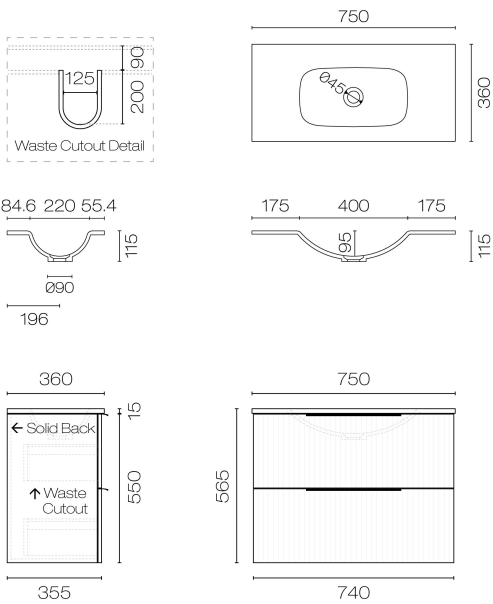

Forma Spio Slim 750 2 Drawer Vanity

Code: FMS75SL.W2C

Brand	Progetto
Designer	Plumblin
Origin	New Zealand
Finish	Matt
Installation	Wall Hung
Width (mm)	750
Depth (mm)	360
Height (mm)	565
Warranty	7 Years
Overflow	No
Waste Size	32mm
Waste Included	No
Taphole	None (can be drilled onsite with drill bit supplied)
Soft Close Drawer/s	Yes
Cabinet Material	Thermoform
Vanity Top Material	Solid Surface
Approx Lead Time	10 weeks may apply for some colours. Please enquire for accurate leadtime.
Other Information	Features: Anti finger/scratch resistant cabinet finish

Scan to View
Product Online