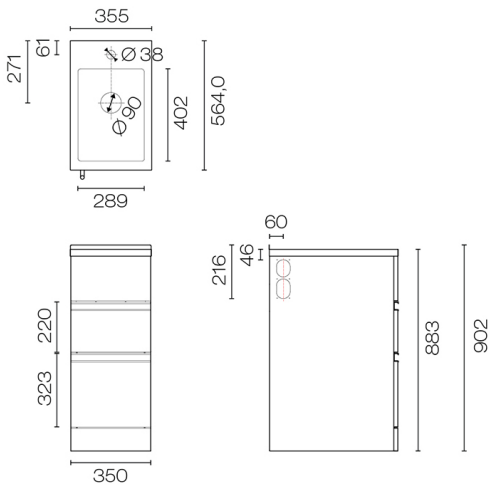

Vaskeri Slim 350 Laundry Tub 2 Drawer

CODE: FW3502DR

Brand	Vaskeri
Colour	White
Suits Main Pressure	Mains Pressure Only
Width (mm)	350
Depth (mm)	560
Height (mm)	910
Weight (kg)	26
Adjustable Feet	Yes
Warranty	7 Years
Overflow	Yes
Waste Included	Yes
Capacity	25L
Taphole	1
Material	Stainless Steel

Notes Seamless insulated 304 grade stainless steel with upstand. Sleek white satin finish cabinet constructed from powder coated galvanised steel. Includes basket strainer waste, overflow kit, trap connector and 2x 3-way ball valves.

Other Information Deep versatile drawers that fully extend for easy access. Bottom drawer can accommodate standard size bucket. Plastic moulded wall apertures for hoses with spare cover plate.