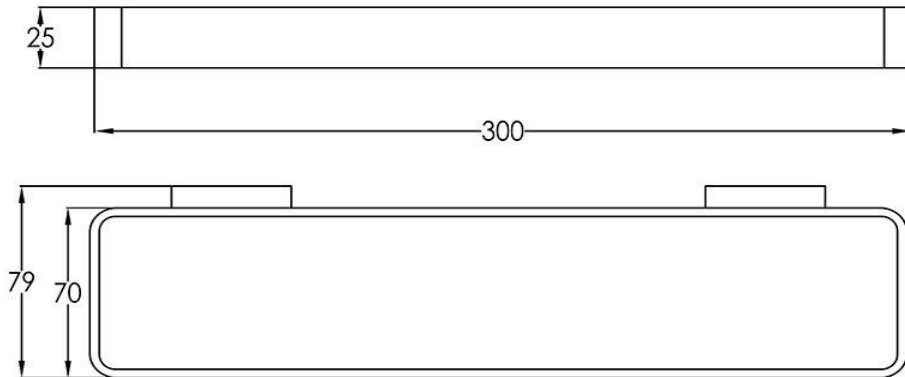

Short Towel Rail

TUNE

FW7912ABN

Urban Short Towel Rail Brushed Nickel

Wall mounted towel rail 300mm long finished in brushed nickel

CARE AND USE

Tapware

All finishes are smooth, abrasion resistant, corrosion resistant, fade-proof and easy to clean. All finishes are super hard wearing surfaces that won't chip, peel or tarnish with normal use. All surfaces should be regularly wiped clean with non scouring, neutral wash solutions.