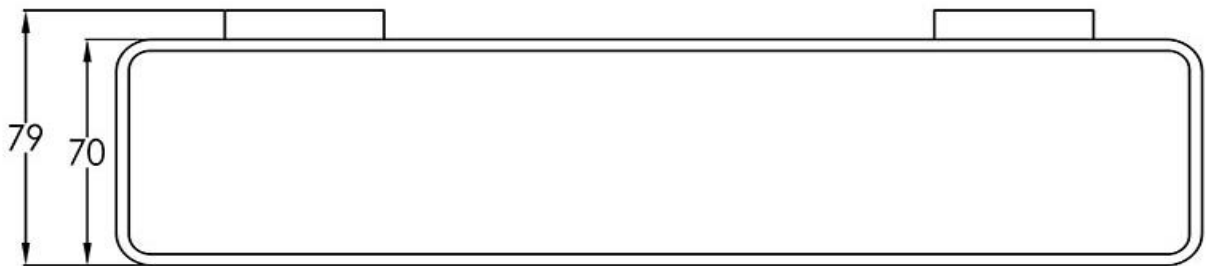

Loft Short Towel Rail

TUNE

FW7912AGM

Loft Short Towel Rail Gun Metal

Wall mounted towel rail 300mm long in a gun metal finish

CARE AND USE

Tapware

All finishes are smooth, abrasion resistant, corrosion resistant, fade-proof and easy to clean. All finishes are super hard wearing surfaces that won't chip, peel or tarnish with normal use. All surfaces should be regularly wiped clean with non scouring, neutral wash solutions.