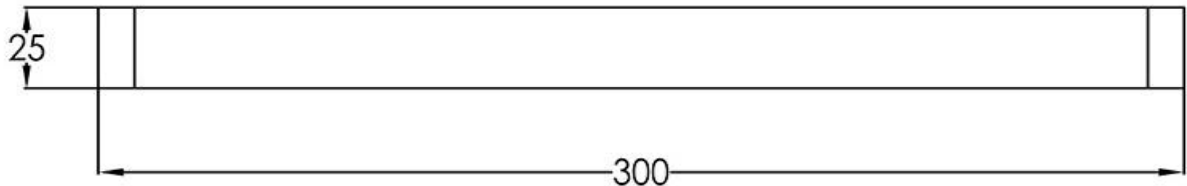

Loft Short Towel Rail

TUNE

FW7912AGM

Loft Short Towel Rail Gun Metal

Wall mounted towel rail 300mm long in a gun metal finish

CARE AND USE

Tapware

All finishes are smooth, abrasion resistant, corrosion resistant, fade-proof and easy to clean. All finishes are super hard wearing surfaces that won't chip, peel or tarnish with normal use. All surfaces should be regularly wiped clean with non scouring, neutral wash solutions.