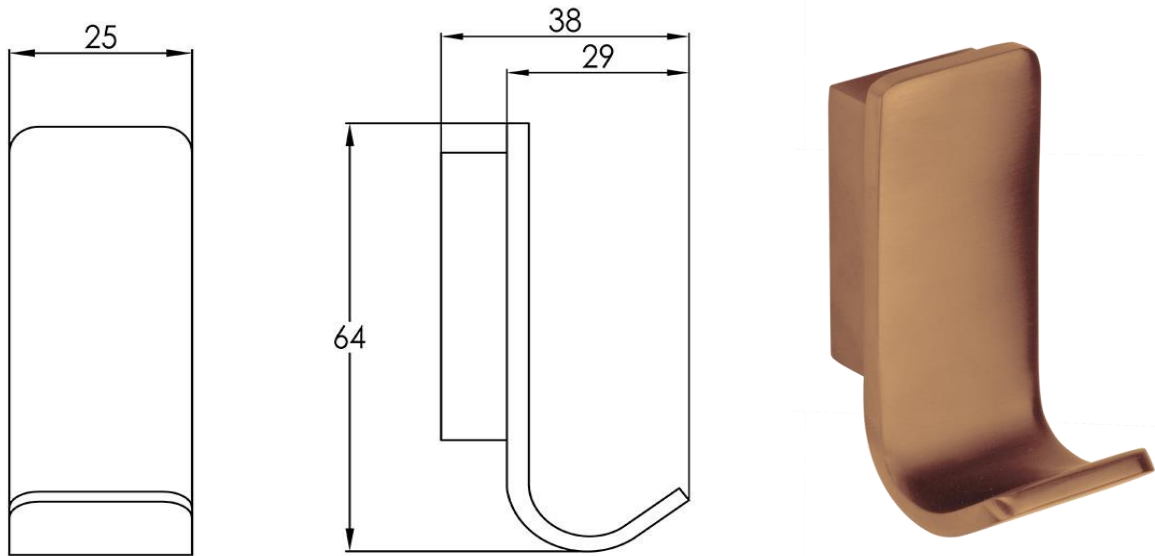

## Loft Robe Hook

**TUNE**

FW7922BC

Loft Robe Hook Brushed Copper

Wall mounted robe hook in a brushed copper finish