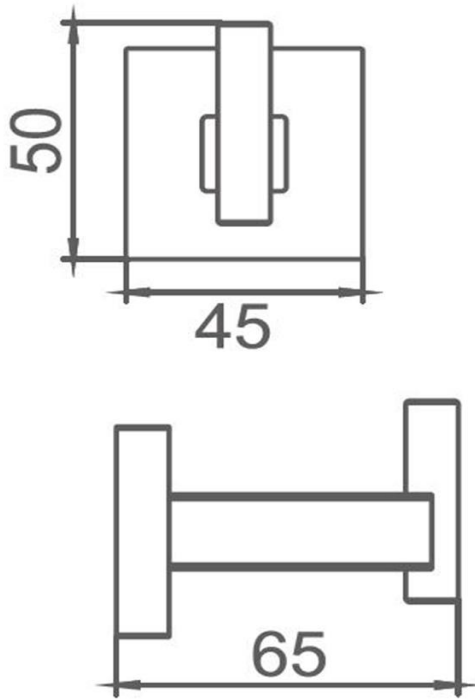

## Butler Robe Hook

FWBU6182BG

Butler Robe Hook Brushed Gold

Butler wall mounted robe hook  
Brushed gold finish